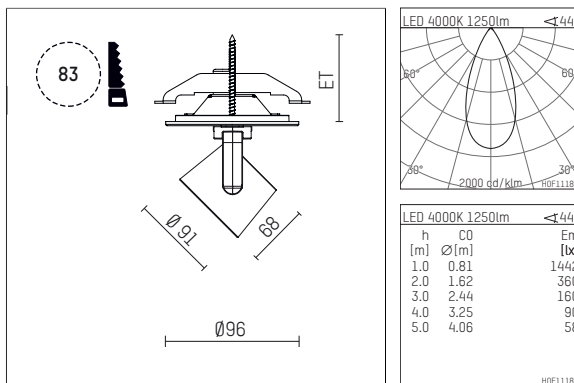

11652414 906-PA | silver

lo.nely 2
spotlight
LED | 14 W 4000 K

- spotlight lo.nely 2
- with recessed mounting plate
- for recessed installation into wall or ceiling
- passive thermo management
- with LED 1560 lm
- colour temperature: 4000 K
- colour rendering index: CRI >80
- L90 / B10 (50.000h)
- SDCM < 2
- net luminous flux: 1250 lm
- total load: 14 W
- luminous efficacy: 89,3 lm/W
- rotationsymmetrical light distribution, flood
- beam angle: 45 °
- with external LED power unit, electronic, 220-240 V, 50/60 Hz
- Dimming with external dimmers possible (trailing-edge and leading-edge)
- power supply: supply cord with plug connection 2x5x2,5 mm², length: 360 mm
- housing of die cast aluminium
- microprismatic filter with very high rate of light transmission
- ceiling plate of die cast aluminium
- diameter: 96 mm, recessing diameter: 83 mm
- recessing depth: 63 mm, ceiling thickness: 1-45 mm
- rotatable 360°, 95° tiltable (can be fixed)
- weight: 1,3 kg
- protection rating: IP20
- protection class I
- 5 years Hoffmeister warranty
- Made in Germany
- maximum ambient temperature: 35 ° C
- certificates: manufactured according to DIN VDE 0711 / EN 60598, CE
- colour: silver
- 11652414 906-PA