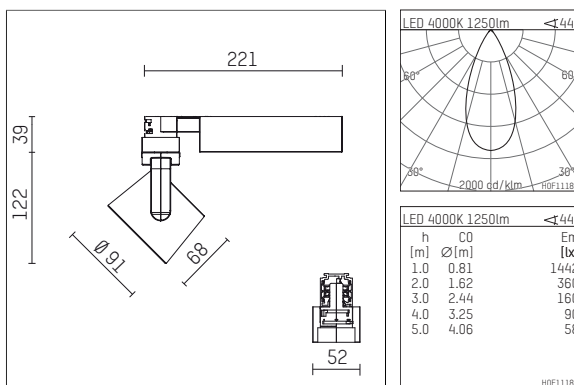

**116 524 14 906 | silver**

lo.nely 2  
spotlight  
LED | 14 W 4000 K

- spotlight lo.nely 2
- with 3 circuit universal adapter
- for Hoffmeister control.x tracks
- circuit selection is possible while adapter is inserted into the track
- passive thermo management
- with LED 1560 lm
- colour temperature: 4000 K
- colour rendering index: CRI >80
- L90 / B10 (50.000h)
- SDCM < 2
- net luminous flux: 1250 lm
- total load: 14 W
- luminous efficacy: 89,3 lm/W
- rotationsymmetrical light distribution, flood
- beam angle: 45 °
- LED power unit integrated in adapter, electronic (POTI), 220-240 V, 0/50/60 Hz
- amplitude dimming
- adapter with integrated potentiometer
- dimming range: 100-0,1 %
- housing of die cast aluminium
- adapter of fibreglass reinforced thermoplastic
- microprismatic filter with very high rate of light transmission
- length: 221 mm, width: 52 mm, height: 122 mm
- rotatable 360°, 95° tiltable (can be fixed)
- weight: 1,1 kg
- protection rating: IP20
- protection class I
- 5 years Hoffmeister warranty
- Made in Germany
- maximum ambient temperature: 35 ° C
- certificates: manufactured according to DIN VDE 0711 / EN 60598, CE
- colour: silver
- 116 524 14 906