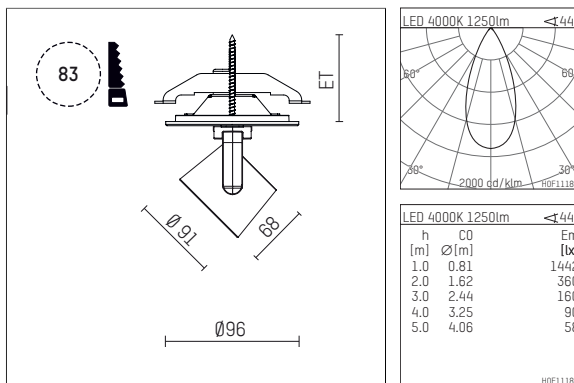

11652414 910-PA | white

lo.nely 2
spotlight
LED | 14 W 4000 K

- spotlight lo.nely 2
- with recessed mounting plate
- for recessed installation into wall or ceiling
- passive thermo management
- with LED 1560 lm
- colour temperature: 4000 K
- colour rendering index: CRI >80
- L90 / B10 (50.000h)
- SDCM < 2
- net luminous flux: 1250 lm
- total load: 14 W
- luminous efficacy: 89,3 lm/W
- rotationsymmetrical light distribution, flood
- beam angle: 45 °
- with external LED power unit, electronic, 220-240 V, 50/60 Hz
- Dimming with external dimmers possible (trailing-edge and leading-edge)
- power supply: supply cord with plug connection 2x5x2,5 mm², length: 360 mm
- housing of die cast aluminium
- microprismatic filter with very high rate of light transmission
- ceiling plate of die cast aluminium
- diameter: 96 mm, recessing diameter: 83 mm
- recessing depth: 63 mm, ceiling thickness: 1-45 mm
- rotatable 360°, 95° tiltable (can be fixed)
- weight: 1,3 kg
- protection rating: IP20
- protection class I
- 5 years Hoffmeister warranty
- Made in Germany
- maximum ambient temperature: 35 ° C
- certificates: manufactured according to DIN VDE 0711 / EN 60598, CE
- colour: white (RAL9016)
- 11652414 910-PA