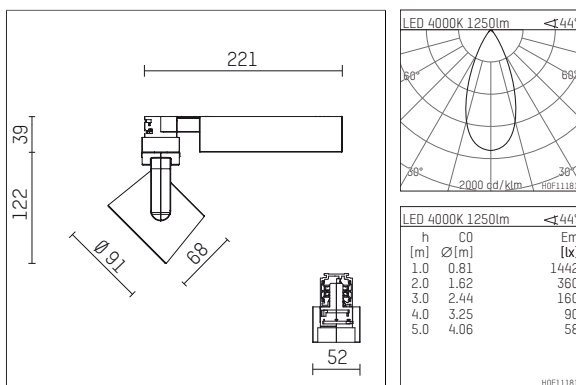

116 524 14 910 | white

lo.nely 2
spotlight
LED | 14 W 4000 K

- spotlight lo.nely 2
- with 3 circuit universal adapter
- for Hoffmeister control.x tracks
- circuit selection is possible while adapter is inserted into the track
- passive thermo management
- with LED 1560 lm
- colour temperature: 4000 K
- colour rendering index: CRI >80
- L90 / B10 (50.000h)
- SDCM < 2
- net luminous flux: 1250 lm
- total load: 14 W
- luminous efficacy: 89,3 lm/W
- rotationsymmetrical light distribution, flood
- beam angle: 45 °
- LED power unit integrated in adapter, electronic (POTI), 220-240 V, 0/50/60 Hz
- amplitude dimming
- adapter with integrated potentiometer
- dimming range: 100-0,1 %
- housing of die cast aluminium
- adapter of fibreglass reinforced thermoplastic
- microprismatic filter with very high rate of light transmission
- length: 221 mm, width: 52 mm, height: 122 mm
- rotatable 360°, 95° tiltable (can be fixed)
- weight: 1,1 kg
- protection rating: IP20
- protection class I
- 5 years Hoffmeister warranty
- Made in Germany
- maximum ambient temperature: 35 ° C
- certificates: manufactured according to DIN VDE 0711 / EN 60598, CE
- colour: white (RAL9016)
- 116 524 14 910