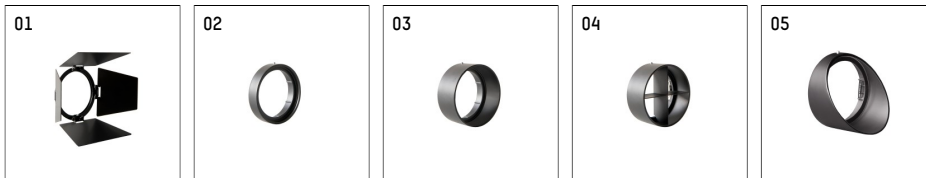

116 524 14 910

accessory

Optional accessories

description accessory general	dimensions in mm	item number	pic.-No.
antiglare flaps for spotlights gin.a, gin.o and lo.nely size 2		103438	01
connection ring suitable for attachment of accessories for spotlights gin.a, gin.o and lo.nely size 2		103446	02
tube screen suitable for attachment of accessories for spotlights gin.a, gin.o and lo.nely size 2		103443	03
connection tube with cross louver suitable for attachment of accessories for spotlights gin.a, gin.o and lo.nely size 2		103440	04
visor suitable for attachment of accessories for spotlights gin.a, gin.o and lo.nely size 2		104749	05

Additional optional accessory components

description accessory general	dimensions in mm	item number	pic.-No.
soft.shape lens for spotlights gin.a, gin.o and lo.nely size 2	∅: 74	104228	01
soft.spot lens for spotlights gin.a, gin.o and lo.nely size 2	∅: 74	103461	01
sculpture lens for spotlights gin.a, gin.o and lo.nely size 2	∅: 74	103460	02
prismatic glass for spotlights gin.a, gin.o and lo.nely size 2	∅: 74	104915	03
honeycomb louver for spotlights gin.a, gin.o and lo.nely size 2		103448	04
Dichroitic conversion filter daylight filter, conversion from 3000K to 5000K for spotlights gin.a, gin.o and lo.nely size 2	∅: 74	103459	05
Dichroitic conversion filter neutral filter, conversion from 3000K to 4000K for spotlights gin.a, gin.o and lo.nely size 2	∅: 74	103458	06
Dichroitic conversion filter warm tone filter, conversion from 3000K to 2400K for spotlights gin.a, gin.o and lo.nely size 2	∅: 74	103457	07