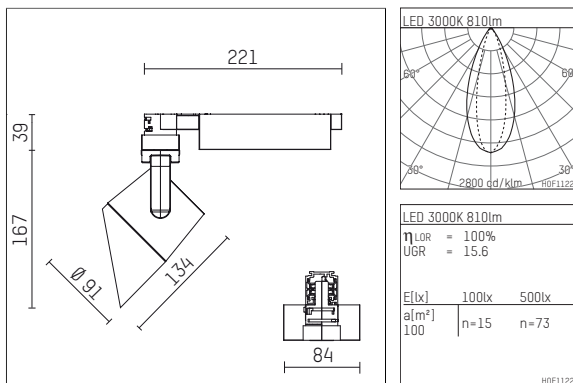

116 525 03 906 D | silver

lo.nely 2
lens wall floodlight
LED | 14 W 3000 K

- lens wall floodlight lo.nely 2
- with 3 circuit DALI adapter
- for Hoffmeister control.x tracks
- circuit selection is possible while adapter is inserted into the track
- lens wall floodlight for homogenous wall illumination
- passive thermo management
- with LED 1200 lm
- colour temperature: 3000 K
- colour rendering index: CRI >90
- L90 / B10 (50.000h)
- SDCM < 2
- net luminous flux: 810 lm
- total load: 14 W
- luminous efficacy: 57,9 lm/W
- asymmetrical light distribution
- soft-lens optic with secondary reflector
- LED power unit integrated in adapter, electronic (DALI), 220-240 V, 0/50/60 Hz
- amplitude dimming
- dimming range: 100-0,5 %
- housing of die cast aluminium
- adapter of fibreglass reinforced thermoplastic
- color-, protection- and conversion-filters are available as accessory
- length: 221 mm, width: 84 mm, height: 206 mm
- rotatable 360°, 95° tiltable (can be fixed)
- weight: 1,3 kg
- protection rating: IP20
- protection class I
- 5 years Hoffmeister warranty
- Made in Germany
- maximum ambient temperature: 35 ° C
- certificates: manufactured according to DIN VDE 0711 / EN 60598, CE
- colour: silver
- 116 525 03 906 D
