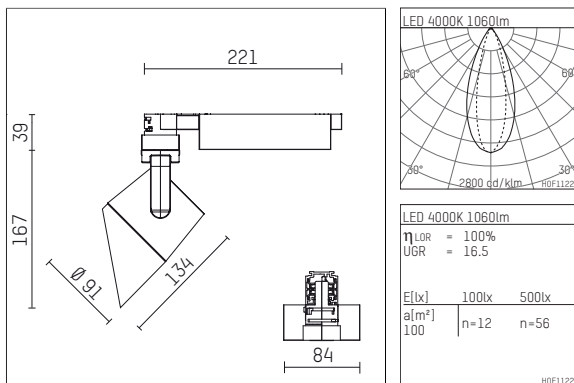

116 525 04 906 D | silver

lo.nely 2
lens wall floodlight
LED | 14 W 4000 K

- lens wall floodlight lo.nely 2
- with 3 circuit DALI adapter
- for Hoffmeister control.x tracks
- circuit selection is possible while adapter is inserted into the track
- lens wall floodlight for homogenous wall illumination
- passive thermo management
- with LED 1560 lm
- colour temperature: 4000 K
- colour rendering index: CRI >80
- L90 / B10 (50.000h)
- SDCM < 2
- net luminous flux: 1060 lm
- total load: 14 W
- luminous efficacy: 75,7 lm/W
- asymmetrical light distribution
- soft-lens optic with secondary reflector
- LED power unit integrated in adapter, electronic (DALI), 220-240 V, 0/50/60 Hz
- amplitude dimming
- dimming range: 100-0,5 %
- housing of die cast aluminium
- adapter of fibreglass reinforced thermoplastic
- color-, protection- and conversion-filters are available as accessory
- length: 221 mm, width: 84 mm, height: 206 mm
- rotatable 360°, 95° tiltable (can be fixed)
- weight: 1,3 kg
- protection rating: IP20
- protection class I
- 5 years Hoffmeister warranty
- Made in Germany
- maximum ambient temperature: 35 ° C
- certificates: manufactured according to DIN VDE 0711 / EN 60598, CE
- colour: silver
- 116 525 04 906 D
