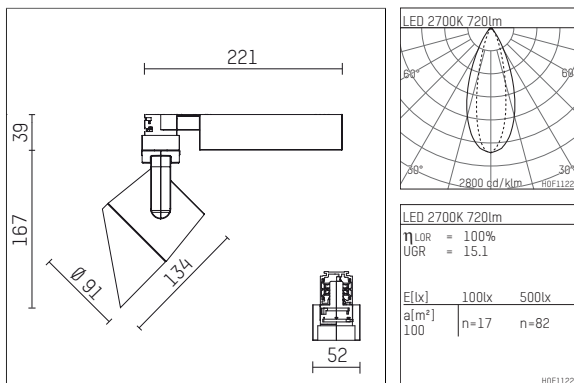

116 525 12 906 | silver

lo.nely 2
lens wall floodlight
LED | 14 W 2700 K

- lens wall floodlight lo.nely 2
- with 3 circuit universal adapter
- for Hoffmeister control.x tracks
- circuit selection is possible while adapter is inserted into the track
- lens wall floodlight for homogenous wall illumination
- passive thermo management
- with LED 1060 lm
- colour temperature: 2700 K
- colour rendering index: CRI >90
- L90 / B10 (50.000h)
- SDCM < 2
- net luminous flux: 720 lm
- total load: 14 W
- luminous efficacy: 51,4 lm/W
- asymmetrical light distribution
- soft-lens optic with secondary reflector
- LED power unit integrated in adapter, electronic (POTI), 220-240 V, 0/50/60 Hz
- amplitude dimming
- adapter with integrated potentiometer
- dimming range: 100-0,1 %
- housing of die cast aluminium
- adapter of fibreglass reinforced thermoplastic
- color-, protection- and conversion-filters are available as accessory
- length: 221 mm, width: 52 mm, height: 206 mm
- rotatable 360°, 95° tilttable (can be fixed)
- weight: 1,3 kg
- protection rating: IP20
- protection class I
- 5 years Hoffmeister warranty
- Made in Germany
- maximum ambient temperature: 35 °C
- certificates: manufactured according to DIN VDE 0711 / EN 60598, CE
- colour: silver
- 116 525 12 906