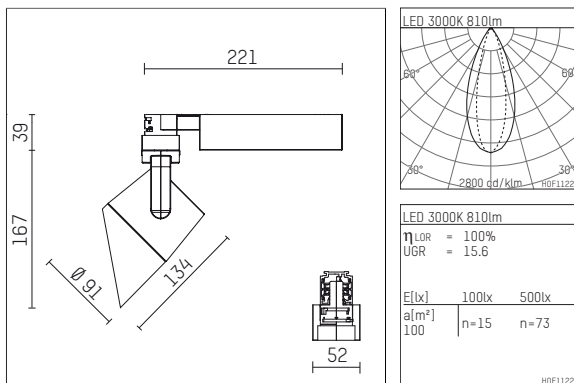

116 525 13 906 | silver

lo.nely 2
lens wall floodlight
LED | 14 W 3000 K

- lens wall floodlight lo.nely 2
- with 3 circuit universal adapter
- for Hoffmeister control.x tracks
- circuit selection is possible while adapter is inserted into the track
- lens wall floodlight for homogenous wall illumination
- passive thermo management
- with LED 1200 lm
- colour temperature: 3000 K
- colour rendering index: CRI >90
- L90 / B10 (50.000h)
- SDCM < 2
- net luminous flux: 810 lm
- total load: 14 W
- luminous efficacy: 57,9 lm/W
- asymmetrical light distribution
- soft-lens optic with secondary reflector
- LED power unit integrated in adapter, electronic (POTI), 220-240 V, 0/50/60 Hz
- amplitude dimming
- adapter with integrated potentiometer
- dimming range: 100-0,1 %
- housing of die cast aluminium
- adapter of fibreglass reinforced thermoplastic
- color-, protection- and conversion-filters are available as accessory
- length: 221 mm, width: 52 mm, height: 206 mm
- rotatable 360°, 95° tilttable (can be fixed)
- weight: 1,3 kg
- protection rating: IP20
- protection class I
- 5 years Hoffmeister warranty
- Made in Germany
- maximum ambient temperature: 35 °C
- certificates: manufactured according to DIN VDE 0711 / EN 60598, CE
- colour: silver
- 116 525 13 906