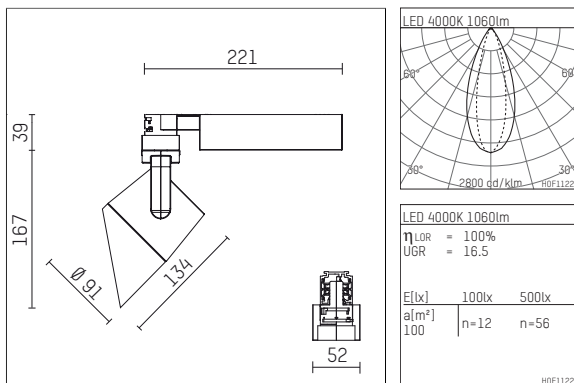

## 116 525 14 906 | silver

lo.nely 2  
lens wall floodlight  
LED | 14 W 4000 K

- lens wall floodlight lo.nely 2
- with 3 circuit universal adapter
- for Hoffmeister control.x tracks
- circuit selection is possible while adapter is inserted into the track
- lens wall floodlight for homogenous wall illumination
- passive thermo management
- with LED 1560 lm
- colour temperature: 4000 K
- colour rendering index: CRI >80
- L90 / B10 (50.000h)
- SDCM < 2
- net luminous flux: 1060 lm
- total load: 14 W
- luminous efficacy: 75,7 lm/W
- asymmetrical light distribution
- soft-lens optic with secondary reflector
- LED power unit integrated in adapter, electronic (POTI), 220-240 V, 0/50/60 Hz
- amplitude dimming
- adapter with integrated potentiometer
- dimming range: 100-0,1 %
- housing of die cast aluminium
- adapter of fibreglass reinforced thermoplastic
- color-, protection- and conversion-filters are available as accessory
- length: 221 mm, width: 52 mm, height: 206 mm
- rotatable 360°, 95° tilttable (can be fixed)
- weight: 1,3 kg
- protection rating: IP20
- protection class I
- 5 years Hoffmeister warranty
- Made in Germany
- maximum ambient temperature: 35 °C
- certificates: manufactured according to DIN VDE 0711 / EN 60598, CE
- colour: silver
- 116 525 14 906