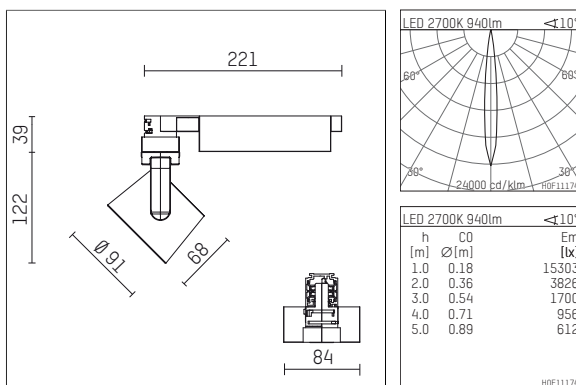

116 527 02 721 D | black

lo.nely 2
spotlight
LED | 14 W 2700 K

- spotlight lo.nely 2
- with 3 circuit DALI adapter
- for Hoffmeister control.x tracks
- circuit selection is possible while adapter is inserted into the track
- passive thermo management
- with LED 1060 lm
- colour temperature: 2700 K
- colour rendering index: CRI >90
- L90 / B10 (50.000h)
- SDCM < 2
- net luminous flux: 940 lm
- total load: 14 W
- luminous efficacy: 67,1 lm/W
- rotationsymmetrical light distribution, spot
- beam angle: 10 °
- LED power unit integrated in adapter, electronic (DALI), 220-240 V, 0/50/60 Hz
- amplitude dimming
- dimming range: 100-1 %
- housing of die cast aluminium
- adapter of fibreglass reinforced thermoplastic
- safety glass, clear
- length: 221 mm, width: 84 mm, height: 122 mm
- rotatable 360°, 95° tiltable (can be fixed)
- weight: 1,1 kg
- protection rating: IP20
- protection class I
- 5 years Hoffmeister warranty
- Made in Germany
- maximum ambient temperature: 35 ° C
- certificates: manufactured according to DIN VDE 0711 / EN 60598, CE
- colour: black
- 116 527 02 721 D