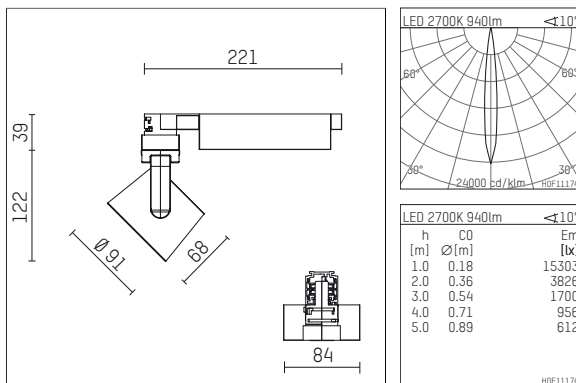

116 527 02 906 D | silver

lo.nely 2
spotlight
LED | 14 W 2700 K

- spotlight lo.nely 2
- with 3 circuit DALI adapter
- for Hoffmeister control.x tracks
- circuit selection is possible while adapter is inserted into the track
- passive thermo management
- with LED 1060 lm
- colour temperature: 2700 K
- colour rendering index: CRI >90
- L90 / B10 (50.000h)
- SDCM < 2
- net luminous flux: 940 lm
- total load: 14 W
- luminous efficacy: 67,1 lm/W
- rotationsymmetrical light distribution, spot
- beam angle: 10 °
- LED power unit integrated in adapter, electronic (DALI), 220-240 V, 0/50/60 Hz
- amplitude dimming
- dimming range: 100-1 %
- housing of die cast aluminium
- adapter of fibreglass reinforced thermoplastic
- safety glass, clear
- length: 221 mm, width: 84 mm, height: 122 mm
- rotatable 360°, 95° tiltable (can be fixed)
- weight: 1,1 kg
- protection rating: IP20
- protection class I
- 5 years Hoffmeister warranty
- Made in Germany
- maximum ambient temperature: 35 ° C
- certificates: manufactured according to DIN VDE 0711 / EN 60598, CE
- colour: silver
- 116 527 02 906 D