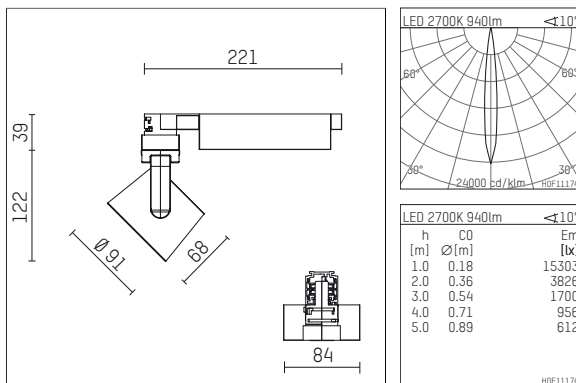

116 527 02 910 D | white

lo.nely 2
spotlight
LED | 14 W 2700 K

- spotlight lo.nely 2
- with 3 circuit DALI adapter
- for Hoffmeister control.x tracks
- circuit selection is possible while adapter is inserted into the track
- passive thermo management
- with LED 1060 lm
- colour temperature: 2700 K
- colour rendering index: CRI >90
- L90 / B10 (50.000h)
- SDCM < 2
- net luminous flux: 940 lm
- total load: 14 W
- luminous efficacy: 67,1 lm/W
- rotationsymmetrical light distribution, spot
- beam angle: 10 °
- LED power unit integrated in adapter, electronic (DALI), 220-240 V, 0/50/60 Hz
- amplitude dimming
- dimming range: 100-1 %
- housing of die cast aluminium
- adapter of fibreglass reinforced thermoplastic
- safety glass, clear
- length: 221 mm, width: 84 mm, height: 122 mm
- rotatable 360°, 95° tiltable (can be fixed)
- weight: 1,1 kg
- protection rating: IP20
- protection class I
- 5 years Hoffmeister warranty
- Made in Germany
- maximum ambient temperature: 35 ° C
- certificates: manufactured according to DIN VDE 0711 / EN 60598, CE
- colour: white (RAL9016)
- 116 527 02 910 D