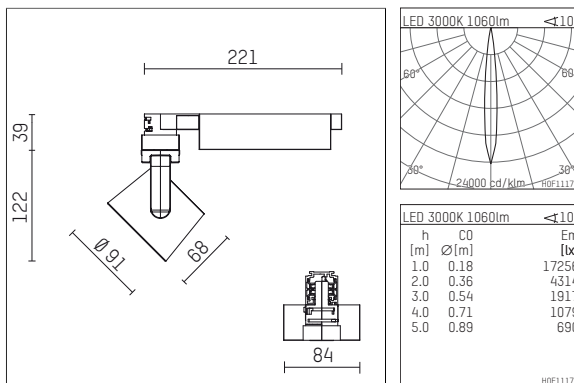

116 527 03 906 D | silver

lo.nely 2
spotlight
LED | 14 W 3000 K

- spotlight lo.nely 2
- with 3 circuit DALI adapter
- for Hoffmeister control.x tracks
- circuit selection is possible while adapter is inserted into the track
- passive thermo management
- with LED 1200 lm
- colour temperature: 3000 K
- colour rendering index: CRI >90
- L90 / B10 (50.000h)
- SDCM < 2
- net luminous flux: 1060 lm
- total load: 14 W
- luminous efficacy: 75,7 lm/W
- rotationsymmetrical light distribution, spot
- beam angle: 10 °
- LED power unit integrated in adapter, electronic (DALI), 220-240 V, 0/50/60 Hz
- amplitude dimming
- dimming range: 100-1 %
- housing of die cast aluminium
- adapter of fibreglass reinforced thermoplastic
- safety glass, clear
- length: 221 mm, width: 84 mm, height: 122 mm
- rotatable 360°, 95° tiltable (can be fixed)
- weight: 1,1 kg
- protection rating: IP20
- protection class I
- 5 years Hoffmeister warranty
- Made in Germany
- maximum ambient temperature: 35 ° C
- certificates: manufactured according to DIN VDE 0711 / EN 60598, CE
- colour: silver
- 116 527 03 906 D