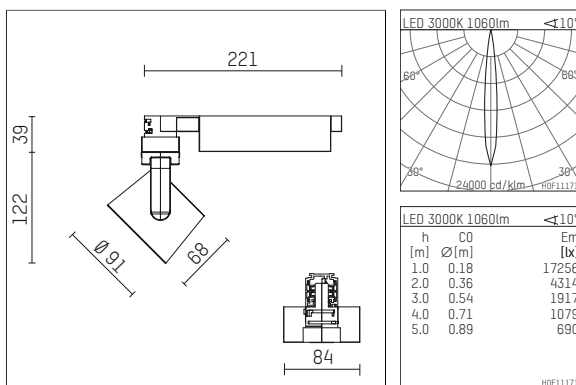

116 527 03 910 D | white

lo.nely 2
spotlight
LED | 14 W 3000 K

- spotlight lo.nely 2
- with 3 circuit DALI adapter
- for Hoffmeister control.x tracks
- circuit selection is possible while adapter is inserted into the track
- passive thermo management
- with LED 1200 lm
- colour temperature: 3000 K
- colour rendering index: CRI >90
- L90 / B10 (50.000h)
- SDCM < 2
- net luminous flux: 1060 lm
- total load: 14 W
- luminous efficacy: 75,7 lm/W
- rotationsymmetrical light distribution, spot
- beam angle: 10 °
- LED power unit integrated in adapter, electronic (DALI), 220-240 V, 0/50/60 Hz
- amplitude dimming
- dimming range: 100-1 %
- housing of die cast aluminium
- adapter of fibreglass reinforced thermoplastic
- safety glass, clear
- length: 221 mm, width: 84 mm, height: 122 mm
- rotatable 360°, 95° tiltable (can be fixed)
- weight: 1,1 kg
- protection rating: IP20
- protection class I
- 5 years Hoffmeister warranty
- Made in Germany
- maximum ambient temperature: 35 ° C
- certificates: manufactured according to DIN VDE 0711 / EN 60598, CE
- colour: white (RAL9016)
- 116 527 03 910 D