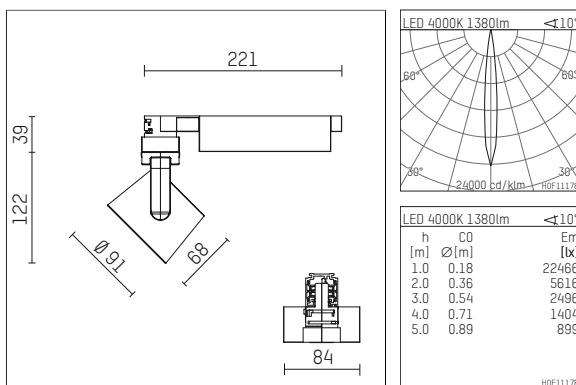

116 527 04 721 D | black

lo.nely 2
spotlight
LED | 14 W 4000 K

- spotlight lo.nely 2
- with 3 circuit DALI adapter
- for Hoffmeister control.x tracks
- circuit selection is possible while adapter is inserted into the track
- passive thermo management
- with LED 1560 lm
- colour temperature: 4000 K
- colour rendering index: CRI >80
- L90 / B10 (50.000h)
- SDCM < 2
- net luminous flux: 1380 lm
- total load: 14 W
- luminous efficacy: 98,6 lm/W
- rotationsymmetrical light distribution, spot
- beam angle: 10 °
- LED power unit integrated in adapter, electronic (DALI), 220-240 V, 0/50/60 Hz
- amplitude dimming
- dimming range: 100-1 %
- housing of die cast aluminium
- adapter of fibreglass reinforced thermoplastic
- safety glass, clear
- length: 221 mm, width: 84 mm, height: 122 mm
- rotatable 360°, 95° tiltable (can be fixed)
- weight: 1,1 kg
- protection rating: IP20
- protection class I
- 5 years Hoffmeister warranty
- Made in Germany
- maximum ambient temperature: 35 ° C
- certificates: manufactured according to DIN VDE 0711 / EN 60598, CE
- colour: black
- 116 527 04 721 D