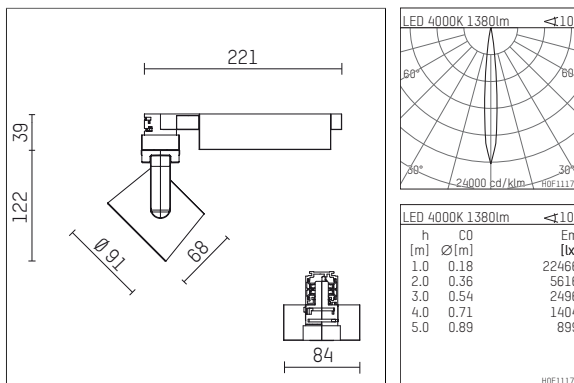

116 527 04 906 D | silver

lo.nely 2
spotlight
LED | 14 W 4000 K

- spotlight lo.nely 2
- with 3 circuit DALI adapter
- for Hoffmeister control.x tracks
- circuit selection is possible while adapter is inserted into the track
- passive thermo management
- with LED 1560 lm
- colour temperature: 4000 K
- colour rendering index: CRI >80
- L90 / B10 (50.000h)
- SDCM < 2
- net luminous flux: 1380 lm
- total load: 14 W
- luminous efficacy: 98,6 lm/W
- rotationsymmetrical light distribution, spot
- beam angle: 10 °
- LED power unit integrated in adapter, electronic (DALI), 220-240 V, 0/50/60 Hz
- amplitude dimming
- dimming range: 100-1 %
- housing of die cast aluminium
- adapter of fibreglass reinforced thermoplastic
- safety glass, clear
- length: 221 mm, width: 84 mm, height: 122 mm
- rotatable 360°, 95° tiltable (can be fixed)
- weight: 1,1 kg
- protection rating: IP20
- protection class I
- 5 years Hoffmeister warranty
- Made in Germany
- maximum ambient temperature: 35 ° C
- certificates: manufactured according to DIN VDE 0711 / EN 60598, CE
- colour: silver
- 116 527 04 906 D