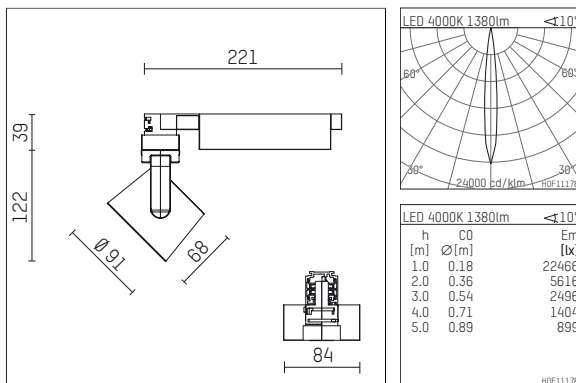

116 527 04 910 D | white

lo.nely 2
spotlight
LED | 14 W 4000 K

- spotlight lo.nely 2
- with 3 circuit DALI adapter
- for Hoffmeister control.x tracks
- circuit selection is possible while adapter is inserted into the track
- passive thermo management
- with LED 1560 lm
- colour temperature: 4000 K
- colour rendering index: CRI >80
- L90 / B10 (50.000h)
- SDCM < 2
- net luminous flux: 1380 lm
- total load: 14 W
- luminous efficacy: 98,6 lm/W
- rotationsymmetrical light distribution, spot
- beam angle: 10 °
- LED power unit integrated in adapter, electronic (DALI), 220-240 V, 0/50/60 Hz
- amplitude dimming
- dimming range: 100-1 %
- housing of die cast aluminium
- adapter of fibreglass reinforced thermoplastic
- safety glass, clear
- length: 221 mm, width: 84 mm, height: 122 mm
- rotatable 360°, 95° tiltable (can be fixed)
- weight: 1,1 kg
- protection rating: IP20
- protection class I
- 5 years Hoffmeister warranty
- Made in Germany
- maximum ambient temperature: 35 ° C
- certificates: manufactured according to DIN VDE 0711 / EN 60598, CE
- colour: white (RAL9016)
- 116 527 04 910 D