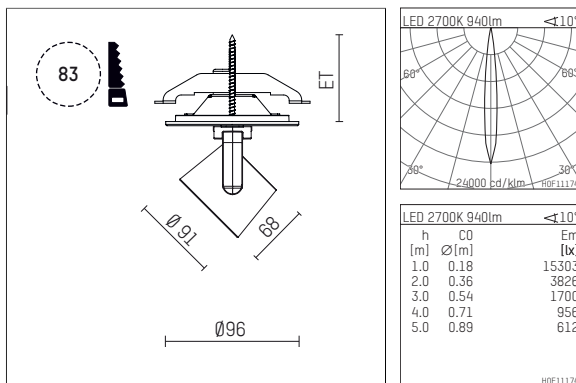

11652712 721-PA | black

lo.nely 2
spotlight
LED | 14 W 2700 K

- spotlight lo.nely 2
- with recessed mounting plate
- for recessed installation into wall or ceiling
- passive thermo management
- with LED 1060 lm
- colour temperature: 2700 K
- colour rendering index: CRI >90
- L90 / B10 (50.000h)
- SDCM < 2
- net luminous flux: 940 lm
- total load: 14 W
- luminous efficacy: 67,1 lm/W
- rotationsymmetrical light distribution, spot
- beam angle: 10 °
- with external LED power unit, electronic, 220-240 V, 50/60 Hz
- Dimming with external dimmers possible (trailing-edge and leading-edge)
- power supply: supply cord with plug connection 2x5x2,5 mm², length: 360 mm
- housing of die cast aluminium
- safety glass, clear
- ceiling plate of die cast aluminium
- diameter: 96 mm, recessing diameter: 83 mm
- recessing depth: 63 mm, ceiling thickness: 1-45 mm
- rotatable 360°, 95° tiltable (can be fixed)
- weight: 1,3 kg
- protection rating: IP20
- protection class I
- 5 years Hoffmeister warranty
- Made in Germany
- maximum ambient temperature: 35 ° C
- certificates: manufactured according to DIN VDE 0711 / EN 60598, CE
- colour: black
- 11652712 721-PA