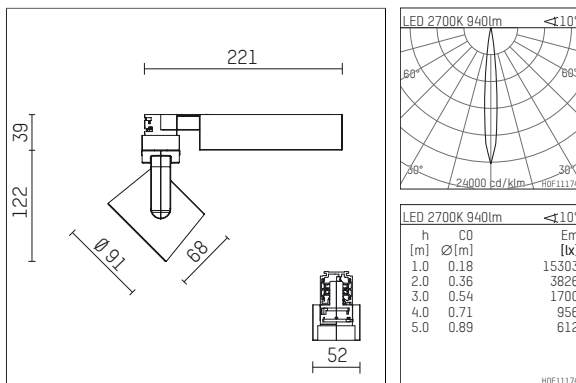

116 527 12 721 | black

lo.nely 2
spotlight
LED | 14 W 2700 K

- spotlight lo.nely 2
- with 3 circuit universal adapter
- for Hoffmeister control.x tracks
- circuit selection is possible while adapter is inserted into the track
- passive thermo management
- with LED 1060 lm
- colour temperature: 2700 K
- colour rendering index: CRI >90
- L90 / B10 (50.000h)
- SDCM < 2
- net luminous flux: 940 lm
- total load: 14 W
- luminous efficacy: 67,1 lm/W
- rotationsymmetrical light distribution, spot
- beam angle: 10 °
- LED power unit integrated in adapter, electronic (POTI), 220-240 V, 0/50/60 Hz
- amplitude dimming
- adapter with integrated potentiometer
- dimming range: 100-0,1 %
- housing of die cast aluminium
- adapter of fibreglass reinforced thermoplastic
- safety glass, clear
- length: 221 mm, width: 52 mm, height: 122 mm
- rotatable 360°, 95° tiltable (can be fixed)
- weight: 1,1 kg
- protection rating: IP20
- protection class I
- 5 years Hoffmeister warranty
- Made in Germany
- maximum ambient temperature: 35 ° C
- certificates: manufactured according to DIN VDE 0711 / EN 60598, CE
- colour: black
- 116 527 12 721