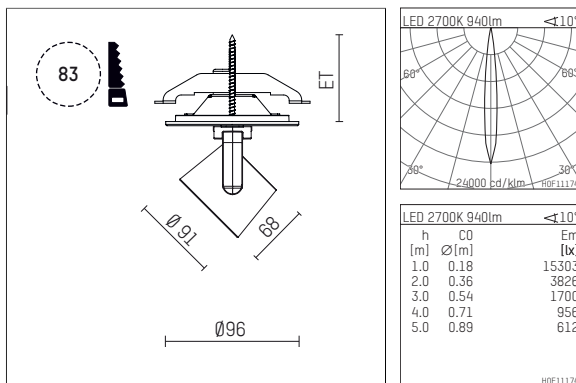

11652712 906-PA | silver

lo.nely 2
spotlight
LED | 14 W 2700 K

- spotlight lo.nely 2
- with recessed mounting plate
- for recessed installation into wall or ceiling
- passive thermo management
- with LED 1060 lm
- colour temperature: 2700 K
- colour rendering index: CRI >90
- L90 / B10 (50.000h)
- SDCM < 2
- net luminous flux: 940 lm
- total load: 14 W
- luminous efficacy: 67,1 lm/W
- rotationsymmetrical light distribution, spot
- beam angle: 10 °
- with external LED power unit, electronic, 220-240 V, 50/60 Hz
- Dimming with external dimmers possible (trailing-edge and leading-edge)
- power supply: supply cord with plug connection 2x5x2,5 mm², length: 360 mm
- housing of die cast aluminium
- safety glass, clear
- ceiling plate of die cast aluminium
- diameter: 96 mm, recessing diameter: 83 mm
- recessing depth: 63 mm, ceiling thickness: 1-45 mm
- rotatable 360°, 95° tiltable (can be fixed)
- weight: 1,3 kg
- protection rating: IP20
- protection class I
- 5 years Hoffmeister warranty
- Made in Germany
- maximum ambient temperature: 35 ° C
- certificates: manufactured according to DIN VDE 0711 / EN 60598, CE
- colour: silver
- 11652712 906-PA