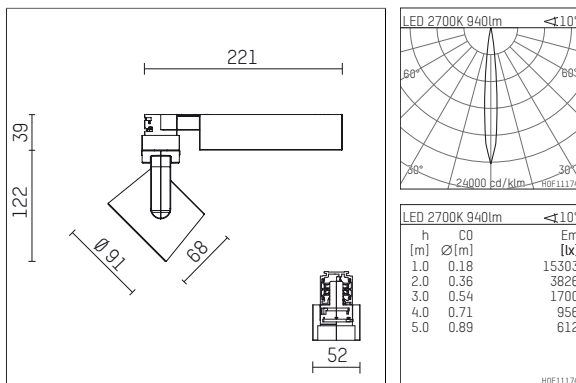

116 527 12 906 | silver

lo.nely 2
spotlight
LED | 14 W 2700 K

- spotlight lo.nely 2
- with 3 circuit universal adapter
- for Hoffmeister control.x tracks
- circuit selection is possible while adapter is inserted into the track
- passive thermo management
- with LED 1060 lm
- colour temperature: 2700 K
- colour rendering index: CRI >90
- L90 / B10 (50.000h)
- SDCM < 2
- net luminous flux: 940 lm
- total load: 14 W
- luminous efficacy: 67,1 lm/W
- rotationsymmetrical light distribution, spot
- beam angle: 10 °
- LED power unit integrated in adapter, electronic (POTI), 220-240 V, 0/50/60 Hz
- amplitude dimming
- adapter with integrated potentiometer
- dimming range: 100-0,1 %
- housing of die cast aluminium
- adapter of fibreglass reinforced thermoplastic
- safety glass, clear
- length: 221 mm, width: 52 mm, height: 122 mm
- rotatable 360°, 95° tiltable (can be fixed)
- weight: 1,1 kg
- protection rating: IP20
- protection class I
- 5 years Hoffmeister warranty
- Made in Germany
- maximum ambient temperature: 35 ° C
- certificates: manufactured according to DIN VDE 0711 / EN 60598, CE
- colour: silver
- 116 527 12 906

- Overview of accessories on the following page / s

116 527 12 906

accessory

Optional accessories

| description accessory general | dimensions in mm | item number | pic.-No. |
|---|------------------|-------------|----------|
| antiglare flaps for spotlights gin.a, gin.o and lo.nely size 2 | | 103438 | 01 |
| connection ring suitable for attachment of accessories for spotlights gin.a, gin.o and lo.nely size 2 | | 103445 | 02 |
| tube screen suitable for attachment of accessories for spotlights gin.a, gin.o and lo.nely size 2 | | 103442 | 03 |
| connection tube with cross louver suitable for attachment of accessories for spotlights gin.a, gin.o and lo.nely size 2 | | 103439 | 04 |
| visor suitable for attachment of accessories for spotlights gin.a, gin.o and lo.nely size 2 | | 104748 | 05 |