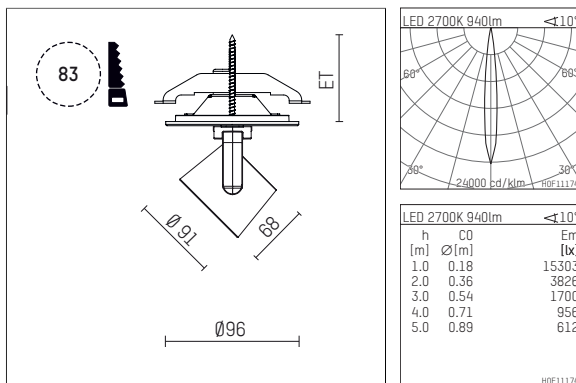

11652712 910-PA | white

lo.nely 2
spotlight
LED | 14 W 2700 K

- spotlight lo.nely 2
- with recessed mounting plate
- for recessed installation into wall or ceiling
- passive thermo management
- with LED 1060 lm
- colour temperature: 2700 K
- colour rendering index: CRI >90
- L90 / B10 (50.000h)
- SDCM < 2
- net luminous flux: 940 lm
- total load: 14 W
- luminous efficacy: 67,1 lm/W
- rotationsymmetrical light distribution, spot
- beam angle: 10 °
- with external LED power unit, electronic, 220-240 V, 50/60 Hz
- Dimming with external dimmers possible (trailing-edge and leading-edge)
- power supply: supply cord with plug connection 2x5x2,5 mm², length: 360 mm
- housing of die cast aluminium
- safety glass, clear
- ceiling plate of die cast aluminium
- diameter: 96 mm, recessing diameter: 83 mm
- recessing depth: 63 mm, ceiling thickness: 1-45 mm
- rotatable 360°, 95° tiltable (can be fixed)
- weight: 1,3 kg
- protection rating: IP20
- protection class I
- 5 years Hoffmeister warranty
- Made in Germany
- maximum ambient temperature: 35 ° C
- certificates: manufactured according to DIN VDE 0711 / EN 60598, CE
- colour: white (RAL9016)
- 11652712 910-PA