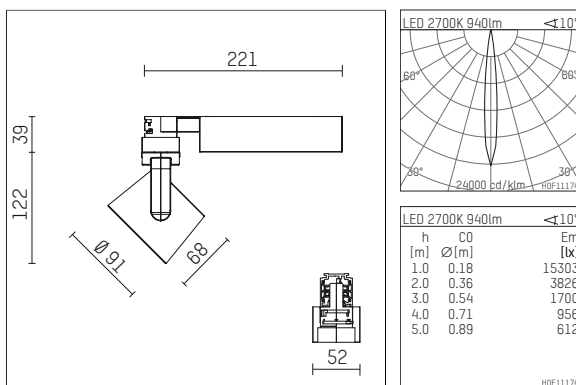

116 527 12 910 | white

lo.nely 2
spotlight
LED | 14 W 2700 K

- spotlight lo.nely 2
- with 3 circuit universal adapter
- for Hoffmeister control.x tracks
- circuit selection is possible while adapter is inserted into the track
- passive thermo management
- with LED 1060 lm
- colour temperature: 2700 K
- colour rendering index: CRI >90
- L90 / B10 (50.000h)
- SDCM < 2
- net luminous flux: 940 lm
- total load: 14 W
- luminous efficacy: 67,1 lm/W
- rotationsymmetrical light distribution, spot
- beam angle: 10 °
- LED power unit integrated in adapter, electronic (POTI), 220-240 V, 0/50/60 Hz
- amplitude dimming
- adapter with integrated potentiometer
- dimming range: 100-0,1 %
- housing of die cast aluminium
- adapter of fibreglass reinforced thermoplastic
- safety glass, clear
- length: 221 mm, width: 52 mm, height: 122 mm
- rotatable 360°, 95° tiltable (can be fixed)
- weight: 1,1 kg
- protection rating: IP20
- protection class I
- 5 years Hoffmeister warranty
- Made in Germany
- maximum ambient temperature: 35 ° C
- certificates: manufactured according to DIN VDE 0711 / EN 60598, CE
- colour: white (RAL9016)
- 116 527 12 910