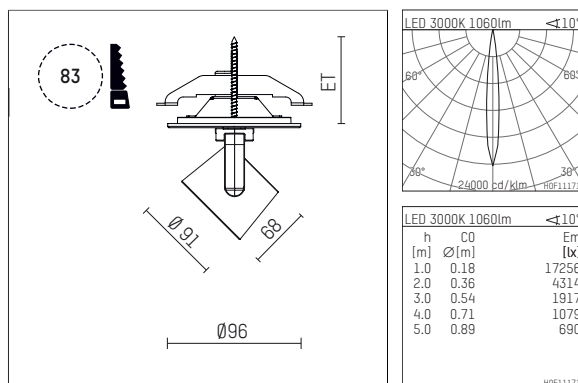

## 11652713 721-PA | black

lo.nely 2  
spotlight  
LED | 14 W 3000 K

- spotlight lo.nely 2
- with recessed mounting plate
- for recessed installation into wall or ceiling
- passive thermo management
- with LED 1200 lm
- colour temperature: 3000 K
- colour rendering index: CRI >90
- L90 / B10 (50.000h)
- SDCM < 2
- net luminous flux: 1060 lm
- total load: 14 W
- luminous efficacy: 75,7 lm/W
- rotationsymmetrical light distribution, spot
- beam angle: 10 °
- with external LED power unit, electronic, 220-240 V, 50/60 Hz
- Dimming with external dimmers possible (trailing-edge and leading-edge)
- power supply: supply cord with plug connection 2x5x2,5 mm², length: 360 mm
- housing of die cast aluminium
- safety glass, clear
- ceiling plate of die cast aluminium
- diameter: 96 mm, recessing diameter: 83 mm
- recessing depth: 63 mm, ceiling thickness: 1-45 mm
- rotatable 360°, 95° tiltable (can be fixed)
- weight: 1,3 kg
- protection rating: IP20
- protection class I
- 5 years Hoffmeister warranty
- Made in Germany
- maximum ambient temperature: 35 ° C
- certificates: manufactured according to DIN VDE 0711 / EN 60598, CE
- colour: black
- 11652713 721-PA