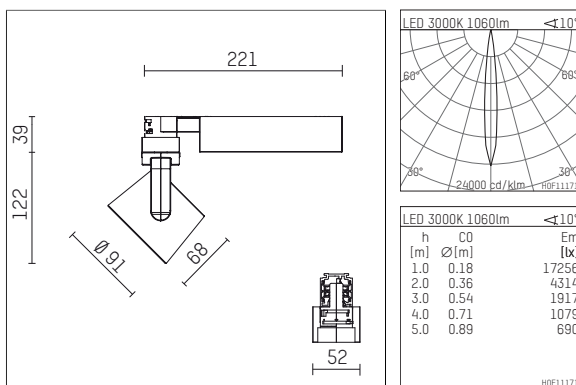

**116 527 13 721 | black**

lo.nely 2  
spotlight  
LED | 14 W 3000 K

- spotlight lo.nely 2
- with 3 circuit universal adapter
- for Hoffmeister control.x tracks
- circuit selection is possible while adapter is inserted into the track
- passive thermo management
- with LED 1200 lm
- colour temperature: 3000 K
- colour rendering index: CRI >90
- L90 / B10 (50.000h)
- SDCM < 2
- net luminous flux: 1060 lm
- total load: 14 W
- luminous efficacy: 75,7 lm/W
- rotationsymmetrical light distribution, spot
- beam angle: 10 °
- LED power unit integrated in adapter, electronic (POTI), 220-240 V, 0/50/60 Hz
- amplitude dimming
- adapter with integrated potentiometer
- dimming range: 100-0,1 %
- housing of die cast aluminium
- adapter of fibreglass reinforced thermoplastic
- safety glass, clear
- length: 221 mm, width: 52 mm, height: 122 mm
- rotatable 360°, 95° tiltable (can be fixed)
- weight: 1,1 kg
- protection rating: IP20
- protection class I
- 5 years Hoffmeister warranty
- Made in Germany
- maximum ambient temperature: 35 ° C
- certificates: manufactured according to DIN VDE 0711 / EN 60598, CE
- colour: black
- 116 527 13 721