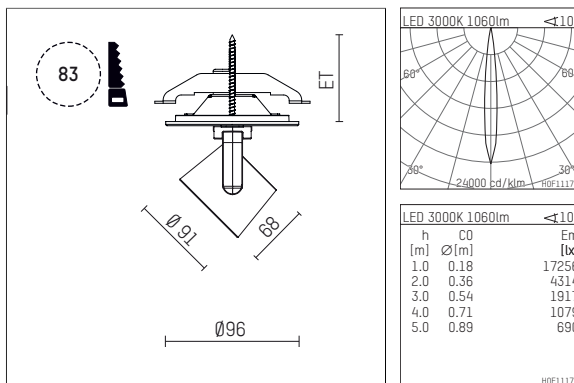

11652713 906-PA | silver

lo.nely 2
spotlight
LED | 14 W 3000 K

- spotlight lo.nely 2
- with recessed mounting plate
- for recessed installation into wall or ceiling
- passive thermo management
- with LED 1200 lm
- colour temperature: 3000 K
- colour rendering index: CRI >90
- L90 / B10 (50.000h)
- SDCM < 2
- net luminous flux: 1060 lm
- total load: 14 W
- luminous efficacy: 75,7 lm/W
- rotationsymmetrical light distribution, spot
- beam angle: 10 °
- with external LED power unit, electronic, 220-240 V, 50/60 Hz
- Dimming with external dimmers possible (trailing-edge and leading-edge)
- power supply: supply cord with plug connection 2x5x2,5 mm², length: 360 mm
- housing of die cast aluminium
- safety glass, clear
- ceiling plate of die cast aluminium
- diameter: 96 mm, recessing diameter: 83 mm
- recessing depth: 63 mm, ceiling thickness: 1-45 mm
- rotatable 360°, 95° tiltable (can be fixed)
- weight: 1,3 kg
- protection rating: IP20
- protection class I
- 5 years Hoffmeister warranty
- Made in Germany
- maximum ambient temperature: 35 ° C
- certificates: manufactured according to DIN VDE 0711 / EN 60598, CE
- colour: silver
- 11652713 906-PA