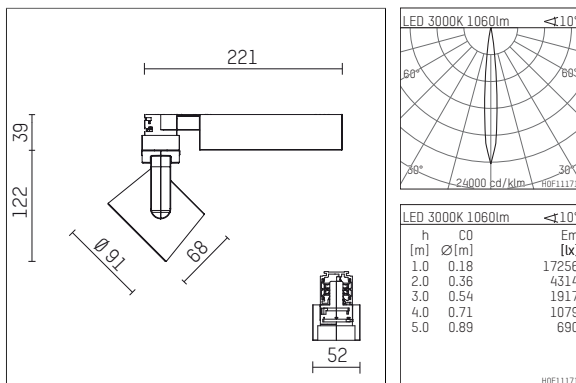

116 527 13 906 | silver

lo.nely 2
spotlight
LED | 14 W 3000 K

- spotlight lo.nely 2
- with 3 circuit universal adapter
- for Hoffmeister control.x tracks
- circuit selection is possible while adapter is inserted into the track
- passive thermo management
- with LED 1200 lm
- colour temperature: 3000 K
- colour rendering index: CRI >90
- L90 / B10 (50.000h)
- SDCM < 2
- net luminous flux: 1060 lm
- total load: 14 W
- luminous efficacy: 75,7 lm/W
- rotationsymmetrical light distribution, spot
- beam angle: 10 °
- LED power unit integrated in adapter, electronic (POTI), 220-240 V, 0/50/60 Hz
- amplitude dimming
- adapter with integrated potentiometer
- dimming range: 100-0,1 %
- housing of die cast aluminium
- adapter of fibreglass reinforced thermoplastic
- safety glass, clear
- length: 221 mm, width: 52 mm, height: 122 mm
- rotatable 360°, 95° tiltable (can be fixed)
- weight: 1,1 kg
- protection rating: IP20
- protection class I
- 5 years Hoffmeister warranty
- Made in Germany
- maximum ambient temperature: 35 ° C
- certificates: manufactured according to DIN VDE 0711 / EN 60598, CE
- colour: silver
- 116 527 13 906