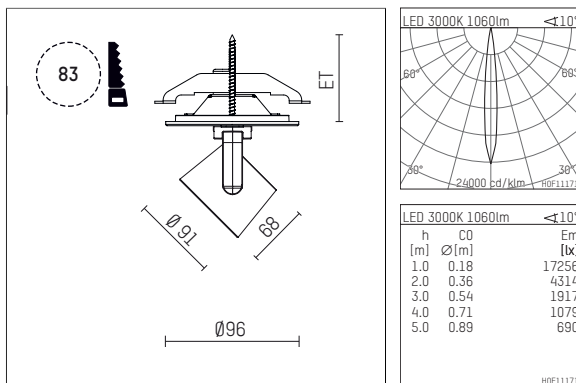

## 11652713 910-PA | white

lo.nely 2  
spotlight  
LED | 14 W 3000 K

- spotlight lo.nely 2
- with recessed mounting plate
- for recessed installation into wall or ceiling
- passive thermo management
- with LED 1200 lm
- colour temperature: 3000 K
- colour rendering index: CRI >90
- L90 / B10 (50.000h)
- SDCM < 2
- net luminous flux: 1060 lm
- total load: 14 W
- luminous efficacy: 75,7 lm/W
- rotationsymmetrical light distribution, spot
- beam angle: 10 °
- with external LED power unit, electronic, 220-240 V, 50/60 Hz
- Dimming with external dimmers possible (trailing-edge and leading-edge)
- power supply: supply cord with plug connection 2x5x2,5 mm², length: 360 mm
- housing of die cast aluminium
- safety glass, clear
- ceiling plate of die cast aluminium
- diameter: 96 mm, recessing diameter: 83 mm
- recessing depth: 63 mm, ceiling thickness: 1-45 mm
- rotatable 360°, 95° tiltable (can be fixed)
- weight: 1,3 kg
- protection rating: IP20
- protection class I
- 5 years Hoffmeister warranty
- Made in Germany
- maximum ambient temperature: 35 ° C
- certificates: manufactured according to DIN VDE 0711 / EN 60598, CE
- colour: white (RAL9016)
- 11652713 910-PA