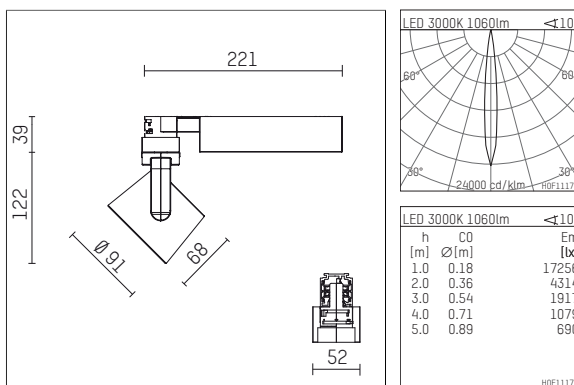

116 527 13 910 | white

lo.nely 2
spotlight
LED | 14 W 3000 K

- spotlight lo.nely 2
- with 3 circuit universal adapter
- for Hoffmeister control.x tracks
- circuit selection is possible while adapter is inserted into the track
- passive thermo management
- with LED 1200 lm
- colour temperature: 3000 K
- colour rendering index: CRI >90
- L90 / B10 (50.000h)
- SDCM < 2
- net luminous flux: 1060 lm
- total load: 14 W
- luminous efficacy: 75,7 lm/W
- rotationsymmetrical light distribution, spot
- beam angle: 10 °
- LED power unit integrated in adapter, electronic (POTI), 220-240 V, 0/50/60 Hz
- amplitude dimming
- adapter with integrated potentiometer
- dimming range: 100-0,1 %
- housing of die cast aluminium
- adapter of fibreglass reinforced thermoplastic
- safety glass, clear
- length: 221 mm, width: 52 mm, height: 122 mm
- rotatable 360°, 95° tiltable (can be fixed)
- weight: 1,1 kg
- protection rating: IP20
- protection class I
- 5 years Hoffmeister warranty
- Made in Germany
- maximum ambient temperature: 35 ° C
- certificates: manufactured according to DIN VDE 0711 / EN 60598, CE
- colour: white (RAL9016)
- 116 527 13 910