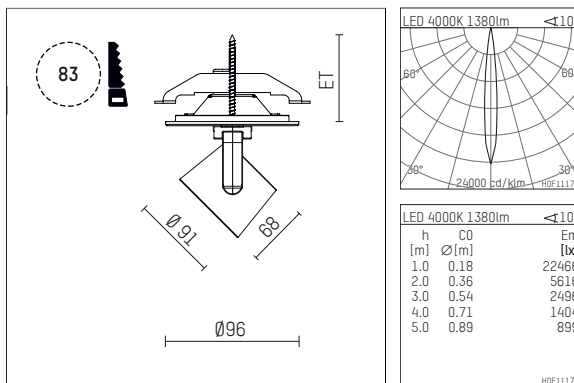

11652714 721-PA | black

lo.nely 2
spotlight
LED | 14 W 4000 K

- spotlight lo.nely 2
- with recessed mounting plate
- for recessed installation into wall or ceiling
- passive thermo management
- with LED 1560 lm
- colour temperature: 4000 K
- colour rendering index: CRI >80
- L90 / B10 (50.000h)
- SDCM < 2
- net luminous flux: 1380 lm
- total load: 14 W
- luminous efficacy: 98,6 lm/W
- rotationsymmetrical light distribution, spot
- beam angle: 10 °
- with external LED power unit, electronic, 220-240 V, 50/60 Hz
- Dimming with external dimmers possible (trailing-edge and leading-edge)
- power supply: supply cord with plug connection 2x5x2,5 mm², length: 360 mm
- housing of die cast aluminium
- safety glass, clear
- ceiling plate of die cast aluminium
- diameter: 96 mm, recessing diameter: 83 mm
- recessing depth: 63 mm, ceiling thickness: 1-45 mm
- rotatable 360°, 95° tiltable (can be fixed)
- weight: 1,3 kg
- protection rating: IP20
- protection class I
- 5 years Hoffmeister warranty
- Made in Germany
- maximum ambient temperature: 35 ° C
- certificates: manufactured according to DIN VDE 0711 / EN 60598, CE
- colour: black
- 11652714 721-PA