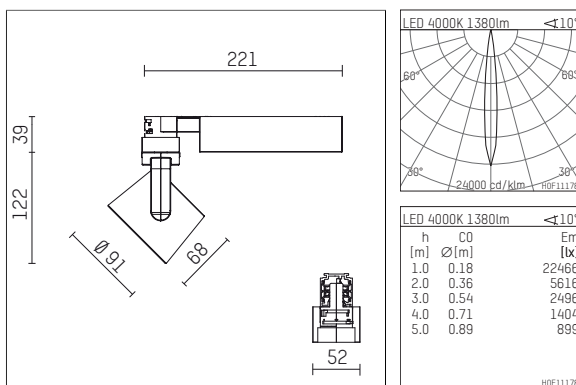

116 527 14 721 | black

lo.nely 2
spotlight
LED | 14 W 4000 K

- spotlight lo.nely 2
- with 3 circuit universal adapter
- for Hoffmeister control.x tracks
- circuit selection is possible while adapter is inserted into the track
- passive thermo management
- with LED 1560 lm
- colour temperature: 4000 K
- colour rendering index: CRI >80
- L90 / B10 (50.000h)
- SDCM < 2
- net luminous flux: 1380 lm
- total load: 14 W
- luminous efficacy: 98,6 lm/W
- rotationsymmetrical light distribution, spot
- beam angle: 10 °
- LED power unit integrated in adapter, electronic (POTI), 220-240 V, 0/50/60 Hz
- amplitude dimming
- adapter with integrated potentiometer
- dimming range: 100-0,1 %
- housing of die cast aluminium
- adapter of fibreglass reinforced thermoplastic
- safety glass, clear
- length: 221 mm, width: 52 mm, height: 122 mm
- rotatable 360°, 95° tiltable (can be fixed)
- weight: 1,1 kg
- protection rating: IP20
- protection class I
- 5 years Hoffmeister warranty
- Made in Germany
- maximum ambient temperature: 35 ° C
- certificates: manufactured according to DIN VDE 0711 / EN 60598, CE
- colour: black
- 116 527 14 721