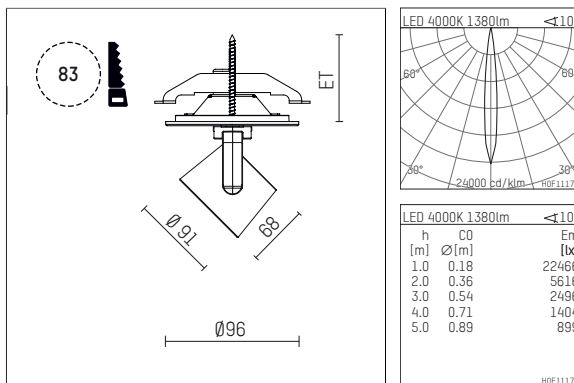

## 11652714 906-PA | silver

lo.nely 2  
spotlight  
LED | 14 W 4000 K

- spotlight lo.nely 2
- with recessed mounting plate
- for recessed installation into wall or ceiling
- passive thermo management
- with LED 1560 lm
- colour temperature: 4000 K
- colour rendering index: CRI >80
- L90 / B10 (50.000h)
- SDCM < 2
- net luminous flux: 1380 lm
- total load: 14 W
- luminous efficacy: 98,6 lm/W
- rotationsymmetrical light distribution, spot
- beam angle: 10 °
- with external LED power unit, electronic, 220-240 V, 50/60 Hz
- Dimming with external dimmers possible (trailing-edge and leading-edge)
- power supply: supply cord with plug connection 2x5x2,5 mm², length: 360 mm
- housing of die cast aluminium
- safety glass, clear
- ceiling plate of die cast aluminium
- diameter: 96 mm, recessing diameter: 83 mm
- recessing depth: 63 mm, ceiling thickness: 1-45 mm
- rotatable 360°, 95° tiltable (can be fixed)
- weight: 1,3 kg
- protection rating: IP20
- protection class I
- 5 years Hoffmeister warranty
- Made in Germany
- maximum ambient temperature: 35 ° C
- certificates: manufactured according to DIN VDE 0711 / EN 60598, CE
- colour: silver
- 11652714 906-PA