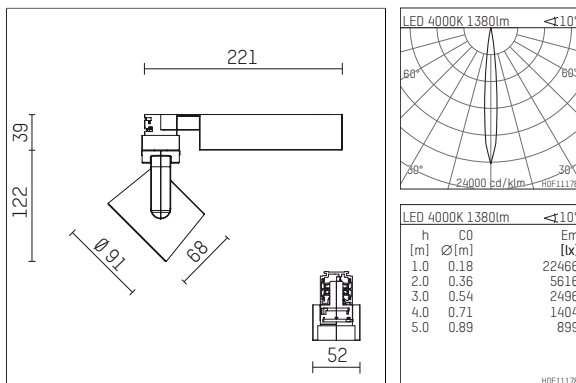

116 527 14 906 | silver

lo.nely 2
spotlight
LED | 14 W 4000 K

- spotlight lo.nely 2
- with 3 circuit universal adapter
- for Hoffmeister control.x tracks
- circuit selection is possible while adapter is inserted into the track
- passive thermo management
- with LED 1560 lm
- colour temperature: 4000 K
- colour rendering index: CRI >80
- L90 / B10 (50.000h)
- SDCM < 2
- net luminous flux: 1380 lm
- total load: 14 W
- luminous efficacy: 98,6 lm/W
- rotationsymmetrical light distribution, spot
- beam angle: 10 °
- LED power unit integrated in adapter, electronic (POTI), 220-240 V, 0/50/60 Hz
- amplitude dimming
- adapter with integrated potentiometer
- dimming range: 100-0,1 %
- housing of die cast aluminium
- adapter of fibreglass reinforced thermoplastic
- safety glass, clear
- length: 221 mm, width: 52 mm, height: 122 mm
- rotatable 360°, 95° tiltable (can be fixed)
- weight: 1,1 kg
- protection rating: IP20
- protection class I
- 5 years Hoffmeister warranty
- Made in Germany
- maximum ambient temperature: 35 ° C
- certificates: manufactured according to DIN VDE 0711 / EN 60598, CE
- colour: silver
- 116 527 14 906