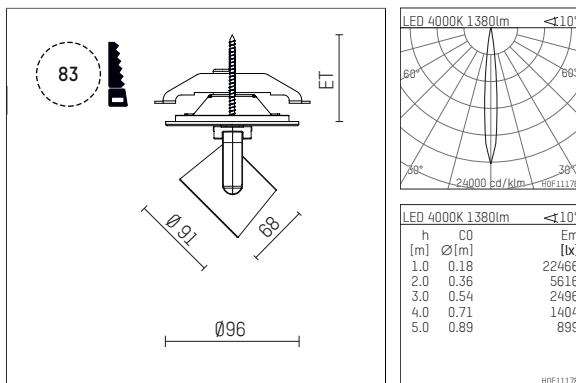

## 11652714 910-PA | white

lo.nely 2  
spotlight  
LED | 14 W 4000 K

- spotlight lo.nely 2
- with recessed mounting plate
- for recessed installation into wall or ceiling
- passive thermo management
- with LED 1560 lm
- colour temperature: 4000 K
- colour rendering index: CRI >80
- L90 / B10 (50.000h)
- SDCM < 2
- net luminous flux: 1380 lm
- total load: 14 W
- luminous efficacy: 98,6 lm/W
- rotationsymmetrical light distribution, spot
- beam angle: 10 °
- with external LED power unit, electronic, 220-240 V, 50/60 Hz
- Dimming with external dimmers possible (trailing-edge and leading-edge)
- power supply: supply cord with plug connection 2x5x2,5 mm², length: 360 mm
- housing of die cast aluminium
- safety glass, clear
- ceiling plate of die cast aluminium
- diameter: 96 mm, recessing diameter: 83 mm
- recessing depth: 63 mm, ceiling thickness: 1-45 mm
- rotatable 360°, 95° tiltable (can be fixed)
- weight: 1,3 kg
- protection rating: IP20
- protection class I
- 5 years Hoffmeister warranty
- Made in Germany
- maximum ambient temperature: 35 ° C
- certificates: manufactured according to DIN VDE 0711 / EN 60598, CE
- colour: white (RAL9016)
- 11652714 910-PA