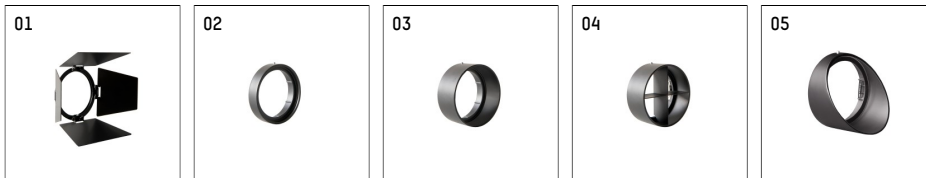

116 527 14 910

accessory

Optional accessories

description accessory general	dimensions in mm	item number	pic.-No.
antiglare flaps for spotlights gin.a, gin.o and lo.nely size 2		103438	01
connection ring suitable for attachment of accessories for spotlights gin.a, gin.o and lo.nely size 2		103446	02
tube screen suitable for attachment of accessories for spotlights gin.a, gin.o and lo.nely size 2		103443	03
connection tube with cross louver suitable for attachment of accessories for spotlights gin.a, gin.o and lo.nely size 2		103440	04
visor suitable for attachment of accessories for spotlights gin.a, gin.o and lo.nely size 2		104749	05

Additional optional accessory components

description accessory general	dimensions in mm	item number	pic.-No.
soft.shape lens for spotlights gin.a, gin.o and lo.nely size 2	∅: 74	104228	01
soft.spot lens for spotlights gin.a, gin.o and lo.nely size 2	∅: 74	103461	01
sculpture lens for spotlights gin.a, gin.o and lo.nely size 2	∅: 74	103460	02
prismatic glass for spotlights gin.a, gin.o and lo.nely size 2	∅: 74	104915	03
honeycomb louver for spotlights gin.a, gin.o and lo.nely size 2		103448	04
Dichroitic conversion filter daylight filter, conversion from 3000K to 5000K for spotlights gin.a, gin.o and lo.nely size 2	∅: 74	103459	05
Dichroitic conversion filter neutral filter, conversion from 3000K to 4000K for spotlights gin.a, gin.o and lo.nely size 2	∅: 74	103458	06
Dichroitic conversion filter warm tone filter, conversion from 3000K to 2400K for spotlights gin.a, gin.o and lo.nely size 2	∅: 74	103457	07