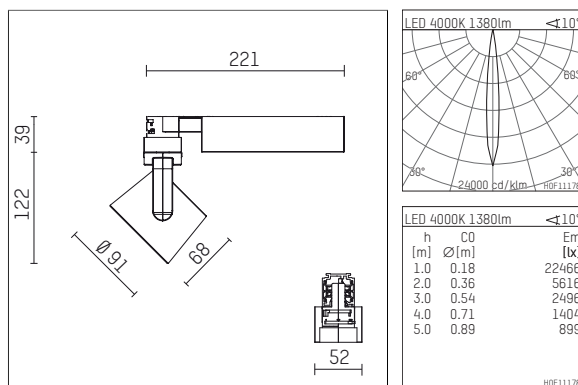

116 527 14 910 | white

lo.nely 2
spotlight
LED | 14 W 4000 K

- spotlight lo.nely 2
- with 3 circuit universal adapter
- for Hoffmeister control.x tracks
- circuit selection is possible while adapter is inserted into the track
- passive thermo management
- with LED 1560 lm
- colour temperature: 4000 K
- colour rendering index: CRI >80
- L90 / B10 (50.000h)
- SDCM < 2
- net luminous flux: 1380 lm
- total load: 14 W
- luminous efficacy: 98,6 lm/W
- rotationsymmetrical light distribution, spot
- beam angle: 10 °
- LED power unit integrated in adapter, electronic (POTI), 220-240 V, 0/50/60 Hz
- amplitude dimming
- adapter with integrated potentiometer
- dimming range: 100-0,1 %
- housing of die cast aluminium
- adapter of fibreglass reinforced thermoplastic
- safety glass, clear
- length: 221 mm, width: 52 mm, height: 122 mm
- rotatable 360°, 95° tiltable (can be fixed)
- weight: 1,1 kg
- protection rating: IP20
- protection class I
- 5 years Hoffmeister warranty
- Made in Germany
- maximum ambient temperature: 35 ° C
- certificates: manufactured according to DIN VDE 0711 / EN 60598, CE
- colour: white (RAL9016)
- 116 527 14 910