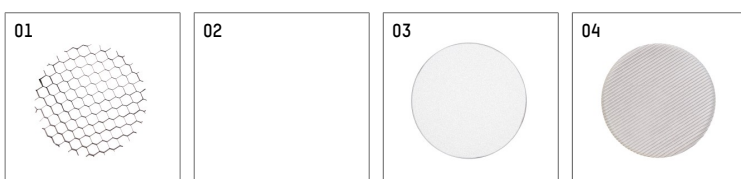

- Overview of accessories on the following page / s

116 541 02 721 D
accessory

Optional accessories

description accessory general	dimensions in mm	item number	pic.-No.
antiglare flaps, 8-leaf barn door with connection ring 11656000721 (black) for spotlights lo.nely size 4		116 564 00 721	01
connection ring suitable for attachment of accessories for spotlights lo.nely size 4		116 560 00 721	02
tube screen suitable for attachment of accessories for spotlights lo.nely size 4		116 561 00 721	03
connection tube with cross louver suitable for attachment of accessories for spotlights lo.nely size 4		116 562 00 721	04
visor suitable for attachment of accessories for spotlights lo.nely size 4		116 563 00 721	05

Additional optional accessory components

description accessory general	dimensions in mm	item number	pic.-No.
honeycomb louver für Strahler lo.nely Größe 4		116 578 00 000	01
sculpture lens for spotlights lo.nely size 4	Ø: 146,5	116 571 00 000	02
soft.shape lens for spotlights lo.nely size 4	Ø: 146,5	116 570 00 000	03
soft.spot lens for spotlights lo.nely size 4	Ø: 146,5	116 574 00 000	03
prismatic glass for spotlights lo.nely size 4	Ø: 146,5	116 573 00 000	04
wide flood structured glas for spotlights lo.nely size 4	Ø: 146,5	116 572 00 000	02