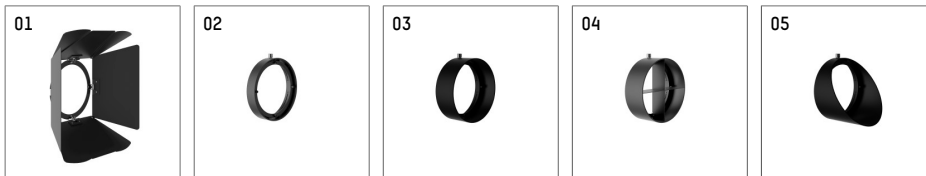

116 541 02 721 D | black

lo.nely 4
spotlight
LED | 35 W 2700 K

- spotlight lo.nely 4
- with 3 circuit DALI adapter
- for Hoffmeister control.x tracks
- circuit selection is possible while adapter is inserted into the track
- passive thermo management
- with LED 1900 lm
- colour temperature: 2700 K
- colour rendering index: CRI >90
- L90 / B10 (50.000h)
- SDCM < 3
- net luminous flux: 1430 lm
- total load: 35 W
- luminous efficacy: 40,9 lm/W
- narrow spot
- beam angle: 5 °
- LED power unit integrated in adapter, electronic (DALI), 220-240 V, 0/50/60 Hz
- dimmable
- dimming range: 100-1 %
- housing of die cast aluminium
- adapter of fibreglass reinforced thermoplastic
- safety glass, clear
- color-, protection- and conversion-filters are available as accessory
- length: 246 mm, width: 93 mm, height: 232 mm
- rotatable 360°, 95° tiltable (can be fixed)
- weight: 2 kg
- protection rating: IP20
- protection class I
- 5 years Hoffmeister warranty
- Made in Germany
- maximum ambient temperature: 35 ° C
- certificates: manufactured according to DIN VDE 0711 / EN 60598, CE
- colour: black
- 116 541 02 721 D

- Overview of accessories on the following page / s

116 541 02 721 D
accessory

Optional accessories

description accessory general	dimensions in mm	item number	pic.-No.
antiglare flaps, 8-leaf barn door with connection ring 11656000721 (black) for spotlights lo.nely size 4		116 564 00 721	01
connection ring suitable for attachment of accessories for spotlights lo.nely size 4		116 560 00 721	02
tube screen suitable for attachment of accessories for spotlights lo.nely size 4		116 561 00 721	03
connection tube with cross louver suitable for attachment of accessories for spotlights lo.nely size 4		116 562 00 721	04
visor suitable for attachment of accessories for spotlights lo.nely size 4		116 563 00 721	05