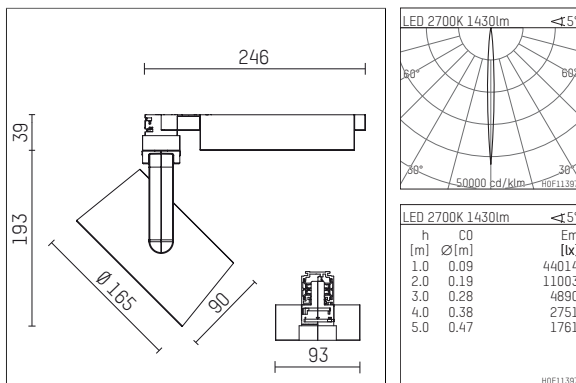

116 541 02 721 D | black

lo.nely 4
spotlight
LED | 35 W 2700 K

- spotlight lo.nely 4
- with 3 circuit DALI adapter
- for Hoffmeister control.x tracks
- circuit selection is possible while adapter is inserted into the track
- passive thermo management
- with LED 1900 lm
- colour temperature: 2700 K
- colour rendering index: CRI >90
- L90 / B10 (50.000h)
- SDCM < 3
- net luminous flux: 1430 lm
- total load: 35 W
- luminous efficacy: 40,9 lm/W
- narrow spot
- beam angle: 5 °
- LED power unit integrated in adapter, electronic (DALI), 220-240 V, 0/50/60 Hz
- dimmable
- dimming range: 100-1 %
- housing of die cast aluminium
- adapter of fibreglass reinforced thermoplastic
- safety glass, clear
- color-, protection- and conversion-filters are available as accessory
- length: 246 mm, width: 93 mm, height: 232 mm
- rotatable 360°, 95° tiltable (can be fixed)
- weight: 2 kg
- protection rating: IP20
- protection class I
- 5 years Hoffmeister warranty
- Made in Germany
- maximum ambient temperature: 35 ° C
- certificates: manufactured according to DIN VDE 0711 / EN 60598, CE
- colour: black
- 116 541 02 721 D

Additional optional accessory components

description accessory general	dimensions in mm	item number	pic.-No.
honeycomb louver für Strahler lo.nely Größe 4		116 578 00 000	01
sculpture lens for spotlights lo.nely size 4	Ø: 146,5	116 571 00 000	02
soft.shape lens for spotlights lo.nely size 4	Ø: 146,5	116 570 00 000	03
soft.spot lens for spotlights lo.nely size 4	Ø: 146,5	116 574 00 000	03
prismatic glass for spotlights lo.nely size 4	Ø: 146,5	116 573 00 000	04
wide flood structured glas for spotlights lo.nely size 4	Ø: 146,5	116 572 00 000	02