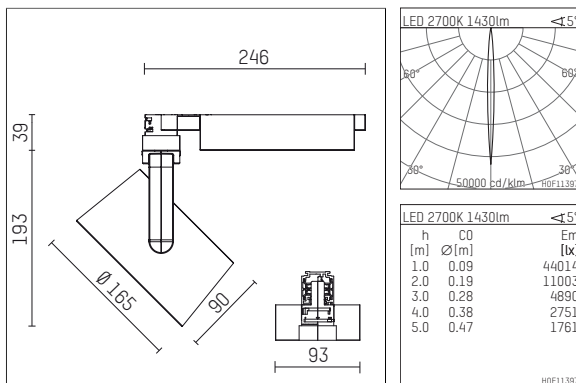

116 541 02 906 D | silver

lo.nely 4
spotlight
LED | 35 W 2700 K

- spotlight lo.nely 4
- with 3 circuit DALI adapter
- for Hoffmeister control.x tracks
- circuit selection is possible while adapter is inserted into the track
- passive thermo management
- with LED 1900 lm
- colour temperature: 2700 K
- colour rendering index: CRI >90
- L90 / B10 (50.000h)
- SDCM < 3
- net luminous flux: 1430 lm
- total load: 35 W
- luminous efficacy: 40,9 lm/W
- narrow spot
- beam angle: 5 °
- LED power unit integrated in adapter, electronic (DALI), 220-240 V, 0/50/60 Hz
- dimmable
- dimming range: 100-1 %
- housing of die cast aluminium
- adapter of fibreglass reinforced thermoplastic
- safety glass, clear
- color-, protection- and conversion-filters are available as accessory
- length: 246 mm, width: 93 mm, height: 232 mm
- rotatable 360°, 95° tiltable (can be fixed)
- weight: 2 kg
- protection rating: IP20
- protection class I
- 5 years Hoffmeister warranty
- Made in Germany
- maximum ambient temperature: 35 ° C
- certificates: manufactured according to DIN VDE 0711 / EN 60598, CE
- colour: silver
- 116 541 02 906 D

Additional optional accessory components

description accessory general	dimensions in mm	item number	pic.-No.
honeycomb louver für Strahler lo.nely Größe 4		116 578 00 000	01
sculpture lens for spotlights lo.nely size 4	Ø: 146,5	116 571 00 000	02
soft.shape lens for spotlights lo.nely size 4	Ø: 146,5	116 570 00 000	03
soft.spot lens for spotlights lo.nely size 4	Ø: 146,5	116 574 00 000	03
prismatic glass for spotlights lo.nely size 4	Ø: 146,5	116 573 00 000	04
wide flood structured glas for spotlights lo.nely size 4	Ø: 146,5	116 572 00 000	02