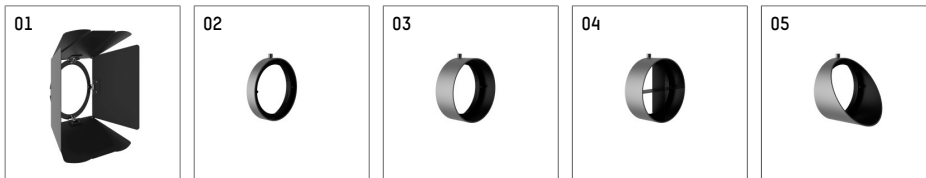

116 541 02 906 D | silver

lo.nely 4
spotlight
LED | 35 W 2700 K

- spotlight lo.nely 4
- with 3 circuit DALI adapter
- for Hoffmeister control.x tracks
- circuit selection is possible while adapter is inserted into the track
- passive thermo management
- with LED 1900 lm
- colour temperature: 2700 K
- colour rendering index: CRI >90
- L90 / B10 (50.000h)
- SDCM < 3
- net luminous flux: 1430 lm
- total load: 35 W
- luminous efficacy: 40,9 lm/W
- narrow spot
- beam angle: 5 °
- LED power unit integrated in adapter, electronic (DALI), 220-240 V, 0/50/60 Hz
- dimmable
- dimming range: 100-1 %
- housing of die cast aluminium
- adapter of fibreglass reinforced thermoplastic
- safety glass, clear
- color-, protection- and conversion-filters are available as accessory
- length: 246 mm, width: 93 mm, height: 232 mm
- rotatable 360°, 95° tiltable (can be fixed)
- weight: 2 kg
- protection rating: IP20
- protection class I
- 5 years Hoffmeister warranty
- Made in Germany
- maximum ambient temperature: 35 ° C
- certificates: manufactured according to DIN VDE 0711 / EN 60598, CE
- colour: silver
- 116 541 02 906 D

- Overview of accessories on the following page / s

116 541 02 906 D
accessory

Optional accessories

description accessory general	dimensions in mm	item number	pic.-No.
antiglare flaps, 8-leaf barn door with connection ring 11656000721 (black) for spotlights lo.nely size 4		116 564 00 721	01
connection ring suitable for attachment of accessories for spotlights lo.nely size 4		116 560 00 906	02
tube screen suitable for attachment of accessories for spotlights lo.nely size 4		116 561 00 906	03
connection tube with cross louver suitable for attachment of accessories for spotlights lo.nely size 4		116 562 00 906	04
visor suitable for attachment of accessories for spotlights lo.nely size 4		116 563 00 906	05