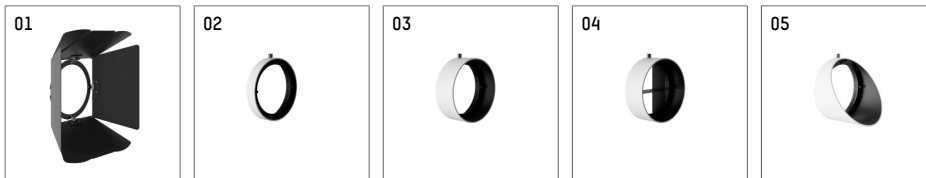

116 541 02 910 D | white

lo.nely 4
spotlight
LED | 35 W 2700 K

- spotlight lo.nely 4
- with 3 circuit DALI adapter
- for Hoffmeister control.x tracks
- circuit selection is possible while adapter is inserted into the track
- passive thermo management
- with LED 1900 lm
- colour temperature: 2700 K
- colour rendering index: CRI >90
- L90 / B10 (50.000h)
- SDCM < 3
- net luminous flux: 1430 lm
- total load: 35 W
- luminous efficacy: 40,9 lm/W
- narrow spot
- beam angle: 5 °
- LED power unit integrated in adapter, electronic (DALI), 220-240 V, 0/50/60 Hz
- dimmable
- dimming range: 100-1 %
- housing of die cast aluminium
- adapter of fibreglass reinforced thermoplastic
- safety glass, clear
- color-, protection- and conversion-filters are available as accessory
- length: 246 mm, width: 93 mm, height: 232 mm
- rotatable 360°, 95° tiltable (can be fixed)
- weight: 2 kg
- protection rating: IP20
- protection class I
- 5 years Hoffmeister warranty
- Made in Germany
- maximum ambient temperature: 35 ° C
- certificates: manufactured according to DIN VDE 0711 / EN 60598, CE
- colour: white (RAL9016)
- 116 541 02 910 D

- Overview of accessories on the following page / s

116 541 02 910 D
accessory

Optional accessories

description accessory general	dimensions in mm	item number	pic.-No.
antiglare flaps, 8-leaf barn door with connection ring 11656000721 (black) for spotlights lo.nely size 4		116 564 00 721	01
connection ring suitable for attachment of accessories for spotlights lo.nely size 4		116 560 00 910	02
tube screen suitable for attachment of accessories for spotlights lo.nely size 4		116 561 00 910	03
connection tube with cross louver suitable for attachment of accessories for spotlights lo.nely size 4		116 562 00 910	04
visor suitable for attachment of accessories for spotlights lo.nely size 4		116 563 00 910	05