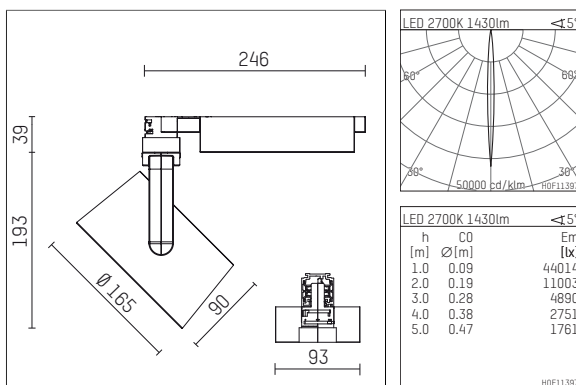

116 541 02 910 D | white

lo.nely 4
spotlight
LED | 35 W 2700 K

- spotlight lo.nely 4
- with 3 circuit DALI adapter
- for Hoffmeister control.x tracks
- circuit selection is possible while adapter is inserted into the track
- passive thermo management
- with LED 1900 lm
- colour temperature: 2700 K
- colour rendering index: CRI >90
- L90 / B10 (50.000h)
- SDCM < 3
- net luminous flux: 1430 lm
- total load: 35 W
- luminous efficacy: 40,9 lm/W
- narrow spot
- beam angle: 5 °
- LED power unit integrated in adapter, electronic (DALI), 220-240 V, 0/50/60 Hz
- dimmable
- dimming range: 100-1 %
- housing of die cast aluminium
- adapter of fibreglass reinforced thermoplastic
- safety glass, clear
- color-, protection- and conversion-filters are available as accessory
- length: 246 mm, width: 93 mm, height: 232 mm
- rotatable 360°, 95° tiltable (can be fixed)
- weight: 2 kg
- protection rating: IP20
- protection class I
- 5 years Hoffmeister warranty
- Made in Germany
- maximum ambient temperature: 35 ° C
- certificates: manufactured according to DIN VDE 0711 / EN 60598, CE
- colour: white (RAL9016)
- 116 541 02 910 D

Additional optional accessory components

description accessory general	dimensions in mm	item number	pic.-No.
honeycomb louver für Strahler lo.nely Größe 4		116 578 00 000	01
sculpture lens for spotlights lo.nely size 4	Ø: 146,5	116 571 00 000	02
soft.shape lens for spotlights lo.nely size 4	Ø: 146,5	116 570 00 000	03
soft.spot lens for spotlights lo.nely size 4	Ø: 146,5	116 574 00 000	03
prismatic glass for spotlights lo.nely size 4	Ø: 146,5	116 573 00 000	04
wide flood structured glas for spotlights lo.nely size 4	Ø: 146,5	116 572 00 000	02