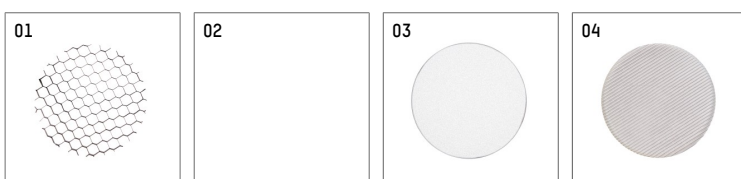

116 541 03 721 D | black

lo.nely 4
spotlight
LED | 35 W 3000 K

- spotlight lo.nely 4
- with 3 circuit DALI adapter
- for Hoffmeister control.x tracks
- circuit selection is possible while adapter is inserted into the track
- passive thermo management
- with LED 2500 lm
- colour temperature: 3000 K
- colour rendering index: CRI >90
- L90 / B10 (50.000h)
- SDCM < 2
- net luminous flux: 1880 lm
- total load: 35 W
- luminous efficacy: 53,7 lm/W
- narrow spot
- beam angle: 5 °
- LED power unit integrated in adapter, electronic (DALI), 220-240 V, 0/50/60 Hz
- dimmable
- dimming range: 100-1 %
- housing of die cast aluminium
- adapter of fibreglass reinforced thermoplastic
- safety glass, clear
- color-, protection- and conversion-filters are available as accessory
- length: 246 mm, width: 93 mm, height: 232 mm
- rotatable 360°, 95° tiltable (can be fixed)
- weight: 2 kg
- protection rating: IP20
- protection class I
- 5 years Hoffmeister warranty
- Made in Germany
- maximum ambient temperature: 35 ° C
- certificates: manufactured according to DIN VDE 0711 / EN 60598, CE
- colour: black
- 116 541 03 721 D

Additional optional accessory components

| description accessory general | dimensions in mm | item number | pic.-No. |
|---|------------------|----------------|----------|
| honeycomb louver für Strahler lo.nely Größe 4 | | 116 578 00 000 | 01 |
| sculpture lens for spotlights lo.nely size 4 | Ø: 146,5 | 116 571 00 000 | 02 |
| soft.shape lens for spotlights lo.nely size 4 | Ø: 146,5 | 116 570 00 000 | 03 |
| soft.spot lens for spotlights lo.nely size 4 | Ø: 146,5 | 116 574 00 000 | 03 |
| prismatic glass for spotlights lo.nely size 4 | Ø: 146,5 | 116 573 00 000 | 04 |
| wide flood structured glas for spotlights lo.nely size 4 | Ø: 146,5 | 116 572 00 000 | 02 |