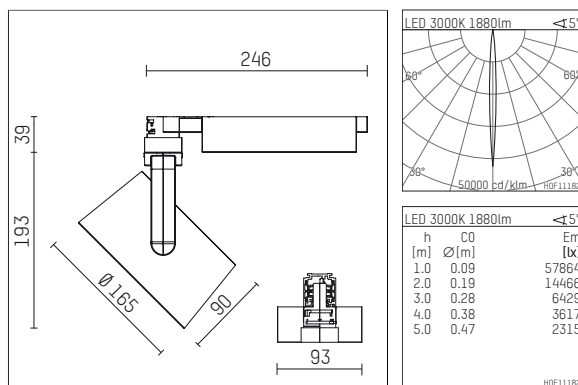

116 541 03 721 D | black

lo.nely 4
spotlight
LED | 35 W 3000 K

- spotlight lo.nely 4
- with 3 circuit DALI adapter
- for Hoffmeister control.x tracks
- circuit selection is possible while adapter is inserted into the track
- passive thermo management
- with LED 2500 lm
- colour temperature: 3000 K
- colour rendering index: CRI >90
- L90 / B10 (50.000h)
- SDCM < 2
- net luminous flux: 1880 lm
- total load: 35 W
- luminous efficacy: 53,7 lm/W
- narrow spot
- beam angle: 5 °
- LED power unit integrated in adapter, electronic (DALI), 220-240 V, 0/50/60 Hz
- dimmable
- dimming range: 100-1 %
- housing of die cast aluminium
- adapter of fibreglass reinforced thermoplastic
- safety glass, clear
- color-, protection- and conversion-filters are available as accessory
- length: 246 mm, width: 93 mm, height: 232 mm
- rotatable 360°, 95° tiltable (can be fixed)
- weight: 2 kg
- protection rating: IP20
- protection class I
- 5 years Hoffmeister warranty
- Made in Germany
- maximum ambient temperature: 35 ° C
- certificates: manufactured according to DIN VDE 0711 / EN 60598, CE
- colour: black
- 116 541 03 721 D

Additional optional accessory components

| description accessory general | dimensions in mm | item number | pic.-No. |
|---|------------------|----------------|----------|
| honeycomb louver für Strahler lo.nely Größe 4 | | 116 578 00 000 | 01 |
| sculpture lens for spotlights lo.nely size 4 | Ø: 146,5 | 116 571 00 000 | 02 |
| soft.shape lens for spotlights lo.nely size 4 | Ø: 146,5 | 116 570 00 000 | 03 |
| soft.spot lens for spotlights lo.nely size 4 | Ø: 146,5 | 116 574 00 000 | 03 |
| prismatic glass for spotlights lo.nely size 4 | Ø: 146,5 | 116 573 00 000 | 04 |
| wide flood structured glas for spotlights lo.nely size 4 | Ø: 146,5 | 116 572 00 000 | 02 |