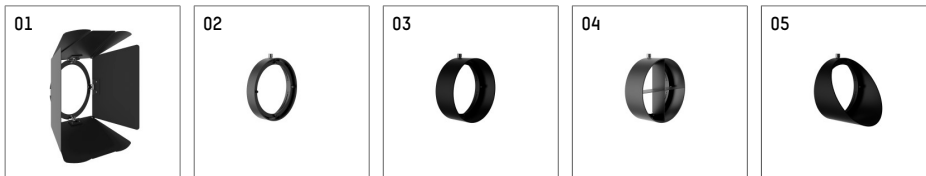

116 541 03 721 D | black

lo.nely 4
spotlight
LED | 35 W 3000 K

- spotlight lo.nely 4
- with 3 circuit DALI adapter
- for Hoffmeister control.x tracks
- circuit selection is possible while adapter is inserted into the track
- passive thermo management
- with LED 2500 lm
- colour temperature: 3000 K
- colour rendering index: CRI >90
- L90 / B10 (50.000h)
- SDCM < 2
- net luminous flux: 1880 lm
- total load: 35 W
- luminous efficacy: 53,7 lm/W
- narrow spot
- beam angle: 5 °
- LED power unit integrated in adapter, electronic (DALI), 220-240 V, 0/50/60 Hz
- dimmable
- dimming range: 100-1 %
- housing of die cast aluminium
- adapter of fibreglass reinforced thermoplastic
- safety glass, clear
- color-, protection- and conversion-filters are available as accessory
- length: 246 mm, width: 93 mm, height: 232 mm
- rotatable 360°, 95° tiltable (can be fixed)
- weight: 2 kg
- protection rating: IP20
- protection class I
- 5 years Hoffmeister warranty
- Made in Germany
- maximum ambient temperature: 35 ° C
- certificates: manufactured according to DIN VDE 0711 / EN 60598, CE
- colour: black
- 116 541 03 721 D

- Overview of accessories on the following page / s

116 541 03 721 D
accessory

Optional accessories

| description accessory general | dimensions in mm | item number | pic.-No. |
|--|------------------|----------------|----------|
| antiglare flaps, 8-leaf barn door with connection ring 11656000721 (black) for spotlights lo.nely size 4 | | 116 564 00 721 | 01 |
| connection ring suitable for attachment of accessories for spotlights lo.nely size 4 | | 116 560 00 721 | 02 |
| tube screen suitable for attachment of accessories for spotlights lo.nely size 4 | | 116 561 00 721 | 03 |
| connection tube with cross louver suitable for attachment of accessories for spotlights lo.nely size 4 | | 116 562 00 721 | 04 |
| visor suitable for attachment of accessories for spotlights lo.nely size 4 | | 116 563 00 721 | 05 |