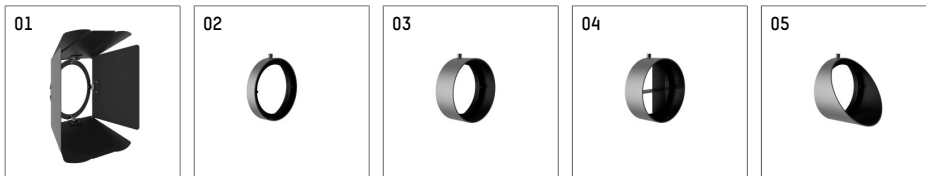

116 541 03 906 D | silver

lo.nely 4
spotlight
LED | 35 W 3000 K

- spotlight lo.nely 4
- with 3 circuit DALI adapter
- for Hoffmeister control.x tracks
- circuit selection is possible while adapter is inserted into the track
- passive thermo management
- with LED 2500 lm
- colour temperature: 3000 K
- colour rendering index: CRI >90
- L90 / B10 (50.000h)
- SDCM < 2
- net luminous flux: 1880 lm
- total load: 35 W
- luminous efficacy: 53,7 lm/W
- narrow spot
- beam angle: 5 °
- LED power unit integrated in adapter, electronic (DALI), 220-240 V, 0/50/60 Hz
- dimmable
- dimming range: 100-1 %
- housing of die cast aluminium
- adapter of fibreglass reinforced thermoplastic
- safety glass, clear
- color-, protection- and conversion-filters are available as accessory
- length: 246 mm, width: 93 mm, height: 232 mm
- rotatable 360°, 95° tiltable (can be fixed)
- weight: 2 kg
- protection rating: IP20
- protection class I
- 5 years Hoffmeister warranty
- Made in Germany
- maximum ambient temperature: 35 ° C
- certificates: manufactured according to DIN VDE 0711 / EN 60598, CE
- colour: silver
- 116 541 03 906 D

- Overview of accessories on the following page / s

116 541 03 906 D
accessory

Optional accessories

description accessory general	dimensions in mm	item number	pic.-No.
antiglare flaps, 8-leaf barn door with connection ring 11656000721 (black) for spotlights lo.nely size 4		116 564 00 721	01
connection ring suitable for attachment of accessories for spotlights lo.nely size 4		116 560 00 906	02
tube screen suitable for attachment of accessories for spotlights lo.nely size 4		116 561 00 906	03
connection tube with cross louver suitable for attachment of accessories for spotlights lo.nely size 4		116 562 00 906	04
visor suitable for attachment of accessories for spotlights lo.nely size 4		116 563 00 906	05