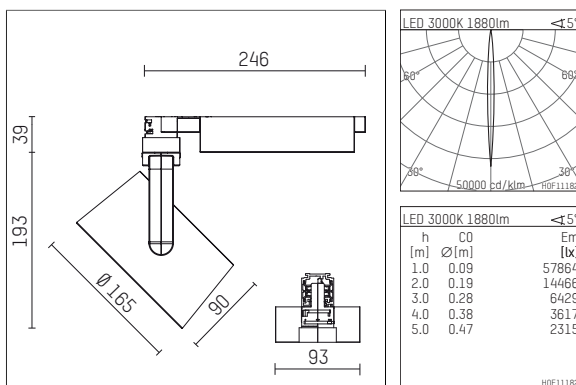

116 541 03 906 D | silver

lo.nely 4
spotlight
LED | 35 W 3000 K

- spotlight lo.nely 4
- with 3 circuit DALI adapter
- for Hoffmeister control.x tracks
- circuit selection is possible while adapter is inserted into the track
- passive thermo management
- with LED 2500 lm
- colour temperature: 3000 K
- colour rendering index: CRI >90
- L90 / B10 (50.000h)
- SDCM < 2
- net luminous flux: 1880 lm
- total load: 35 W
- luminous efficacy: 53,7 lm/W
- narrow spot
- beam angle: 5 °
- LED power unit integrated in adapter, electronic (DALI), 220-240 V, 0/50/60 Hz
- dimmable
- dimming range: 100-1 %
- housing of die cast aluminium
- adapter of fibreglass reinforced thermoplastic
- safety glass, clear
- color-, protection- and conversion-filters are available as accessory
- length: 246 mm, width: 93 mm, height: 232 mm
- rotatable 360°, 95° tiltable (can be fixed)
- weight: 2 kg
- protection rating: IP20
- protection class I
- 5 years Hoffmeister warranty
- Made in Germany
- maximum ambient temperature: 35 ° C
- certificates: manufactured according to DIN VDE 0711 / EN 60598, CE
- colour: silver
- 116 541 03 906 D

Additional optional accessory components

description accessory general	dimensions in mm	item number	pic.-No.
honeycomb louver für Strahler lo.nely Größe 4		116 578 00 000	01
sculpture lens for spotlights lo.nely size 4	Ø: 146,5	116 571 00 000	02
soft.shape lens for spotlights lo.nely size 4	Ø: 146,5	116 570 00 000	03
soft.spot lens for spotlights lo.nely size 4	Ø: 146,5	116 574 00 000	03
prismatic glass for spotlights lo.nely size 4	Ø: 146,5	116 573 00 000	04
wide flood structured glas for spotlights lo.nely size 4	Ø: 146,5	116 572 00 000	02