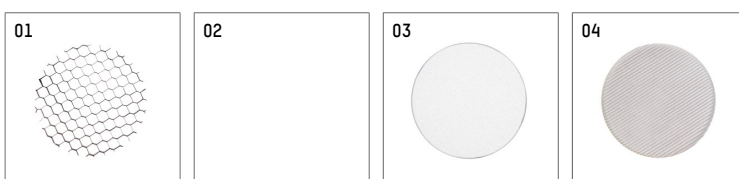

116 541 03 906 D | silver

lo.nely 4
spotlight
LED | 35 W 3000 K

- spotlight lo.nely 4
- with 3 circuit DALI adapter
- for Hoffmeister control.x tracks
- circuit selection is possible while adapter is inserted into the track
- passive thermo management
- with LED 2500 lm
- colour temperature: 3000 K
- colour rendering index: CRI >90
- L90 / B10 (50.000h)
- SDCM < 2
- net luminous flux: 1880 lm
- total load: 35 W
- luminous efficacy: 53,7 lm/W
- narrow spot
- beam angle: 5 °
- LED power unit integrated in adapter, electronic (DALI), 220-240 V, 0/50/60 Hz
- dimmable
- dimming range: 100-1 %
- housing of die cast aluminium
- adapter of fibreglass reinforced thermoplastic
- safety glass, clear
- color-, protection- and conversion-filters are available as accessory
- length: 246 mm, width: 93 mm, height: 232 mm
- rotatable 360°, 95° tiltable (can be fixed)
- weight: 2 kg
- protection rating: IP20
- protection class I
- 5 years Hoffmeister warranty
- Made in Germany
- maximum ambient temperature: 35 ° C
- certificates: manufactured according to DIN VDE 0711 / EN 60598, CE
- colour: silver
- 116 541 03 906 D

Additional optional accessory components

description accessory general	dimensions in mm	item number	pic.-No.
honeycomb louver für Strahler lo.nely Größe 4		116 578 00 000	01
sculpture lens for spotlights lo.nely size 4	Ø: 146,5	116 571 00 000	02
soft.shape lens for spotlights lo.nely size 4	Ø: 146,5	116 570 00 000	03
soft.spot lens for spotlights lo.nely size 4	Ø: 146,5	116 574 00 000	03
prismatic glass for spotlights lo.nely size 4	Ø: 146,5	116 573 00 000	04
wide flood structured glas for spotlights lo.nely size 4	Ø: 146,5	116 572 00 000	02