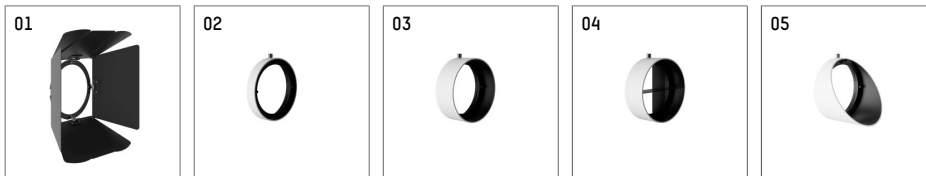

116 541 03 910 D | white

lo.nely 4
spotlight
LED | 35 W 3000 K

- spotlight lo.nely 4
- with 3 circuit DALI adapter
- for Hoffmeister control.x tracks
- circuit selection is possible while adapter is inserted into the track
- passive thermo management
- with LED 2500 lm
- colour temperature: 3000 K
- colour rendering index: CRI >90
- L90 / B10 (50.000h)
- SDCM < 2
- net luminous flux: 1880 lm
- total load: 35 W
- luminous efficacy: 53,7 lm/W
- narrow spot
- beam angle: 5 °
- LED power unit integrated in adapter, electronic (DALI), 220-240 V, 0/50/60 Hz
- dimmable
- dimming range: 100-1 %
- housing of die cast aluminium
- adapter of fibreglass reinforced thermoplastic
- safety glass, clear
- color-, protection- and conversion-filters are available as accessory
- length: 246 mm, width: 93 mm, height: 232 mm
- rotatable 360°, 95° tiltable (can be fixed)
- weight: 2 kg
- protection rating: IP20
- protection class I
- 5 years Hoffmeister warranty
- Made in Germany
- maximum ambient temperature: 35 ° C
- certificates: manufactured according to DIN VDE 0711 / EN 60598, CE
- colour: white (RAL9016)
- 116 541 03 910 D

- Overview of accessories on the following page / s

116 541 03 910 D
accessory

Optional accessories

description accessory general	dimensions in mm	item number	pic.-No.
antiglare flaps, 8-leaf barn door with connection ring 11656000721 (black) for spotlights lo.nely size 4		116 564 00 721	01
connection ring suitable for attachment of accessories for spotlights lo.nely size 4		116 560 00 910	02
tube screen suitable for attachment of accessories for spotlights lo.nely size 4		116 561 00 910	03
connection tube with cross louver suitable for attachment of accessories for spotlights lo.nely size 4		116 562 00 910	04
visor suitable for attachment of accessories for spotlights lo.nely size 4		116 563 00 910	05