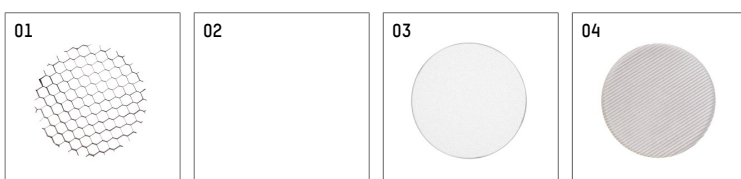

116 541 03 910 D | white

lo.nely 4
spotlight
LED | 35 W 3000 K

- spotlight lo.nely 4
- with 3 circuit DALI adapter
- for Hoffmeister control.x tracks
- circuit selection is possible while adapter is inserted into the track
- passive thermo management
- with LED 2500 lm
- colour temperature: 3000 K
- colour rendering index: CRI >90
- L90 / B10 (50.000h)
- SDCM < 2
- net luminous flux: 1880 lm
- total load: 35 W
- luminous efficacy: 53,7 lm/W
- narrow spot
- beam angle: 5 °
- LED power unit integrated in adapter, electronic (DALI), 220-240 V, 0/50/60 Hz
- dimmable
- dimming range: 100-1 %
- housing of die cast aluminium
- adapter of fibreglass reinforced thermoplastic
- safety glass, clear
- color-, protection- and conversion-filters are available as accessory
- length: 246 mm, width: 93 mm, height: 232 mm
- rotatable 360°, 95° tiltable (can be fixed)
- weight: 2 kg
- protection rating: IP20
- protection class I
- 5 years Hoffmeister warranty
- Made in Germany
- maximum ambient temperature: 35 ° C
- certificates: manufactured according to DIN VDE 0711 / EN 60598, CE
- colour: white (RAL9016)
- 116 541 03 910 D

Additional optional accessory components

description accessory general	dimensions in mm	item number	pic.-No.
honeycomb louver für Strahler lo.nely Größe 4		116 578 00 000	01
sculpture lens for spotlights lo.nely size 4	Ø: 146,5	116 571 00 000	02
soft.shape lens for spotlights lo.nely size 4	Ø: 146,5	116 570 00 000	03
soft.spot lens for spotlights lo.nely size 4	Ø: 146,5	116 574 00 000	03
prismatic glass for spotlights lo.nely size 4	Ø: 146,5	116 573 00 000	04
wide flood structured glas for spotlights lo.nely size 4	Ø: 146,5	116 572 00 000	02