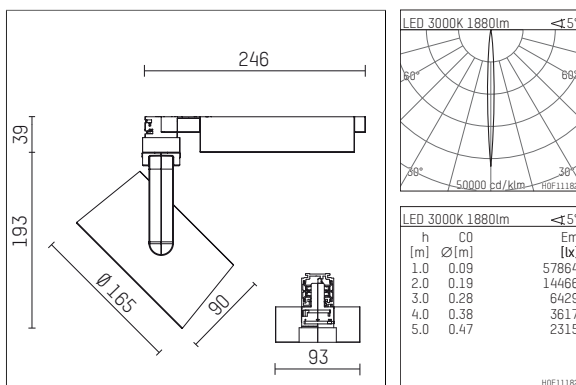

116 541 03 910 D | white

lo.nely 4
spotlight
LED | 35 W 3000 K

- spotlight lo.nely 4
- with 3 circuit DALI adapter
- for Hoffmeister control.x tracks
- circuit selection is possible while adapter is inserted into the track
- passive thermo management
- with LED 2500 lm
- colour temperature: 3000 K
- colour rendering index: CRI >90
- L90 / B10 (50.000h)
- SDCM < 2
- net luminous flux: 1880 lm
- total load: 35 W
- luminous efficacy: 53,7 lm/W
- narrow spot
- beam angle: 5 °
- LED power unit integrated in adapter, electronic (DALI), 220-240 V, 0/50/60 Hz
- dimmable
- dimming range: 100-1 %
- housing of die cast aluminium
- adapter of fibreglass reinforced thermoplastic
- safety glass, clear
- color-, protection- and conversion-filters are available as accessory
- length: 246 mm, width: 93 mm, height: 232 mm
- rotatable 360°, 95° tiltable (can be fixed)
- weight: 2 kg
- protection rating: IP20
- protection class I
- 5 years Hoffmeister warranty
- Made in Germany
- maximum ambient temperature: 35 ° C
- certificates: manufactured according to DIN VDE 0711 / EN 60598, CE
- colour: white (RAL9016)
- 116 541 03 910 D

Additional optional accessory components

description accessory general	dimensions in mm	item number	pic.-No.
honeycomb louver für Strahler lo.nely Größe 4		116 578 00 000	01
sculpture lens for spotlights lo.nely size 4	Ø: 146,5	116 571 00 000	02
soft.shape lens for spotlights lo.nely size 4	Ø: 146,5	116 570 00 000	03
soft.spot lens for spotlights lo.nely size 4	Ø: 146,5	116 574 00 000	03
prismatic glass for spotlights lo.nely size 4	Ø: 146,5	116 573 00 000	04
wide flood structured glas for spotlights lo.nely size 4	Ø: 146,5	116 572 00 000	02