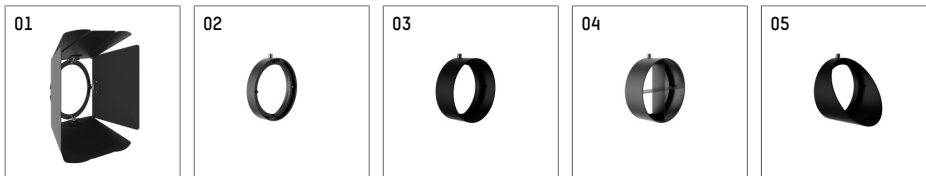

116 541 04 721 D | black

lo.nely 4
spotlight
LED | 35 W 4000 K

- spotlight lo.nely 4
- with 3 circuit DALI adapter
- for Hoffmeister control.x tracks
- circuit selection is possible while adapter is inserted into the track
- passive thermo management
- with LED 2500 lm
- colour temperature: 4000 K
- colour rendering index: CRI >80
- L90 / B10 (50.000h)
- SDCM < 3
- net luminous flux: 1880 lm
- total load: 35 W
- luminous efficacy: 53,7 lm/W
- narrow spot
- beam angle: 5 °
- LED power unit integrated in adapter, electronic (DALI), 220-240 V, 0/50/60 Hz
- dimmable
- dimming range: 100-1 %
- housing of die cast aluminium
- adapter of fibreglass reinforced thermoplastic
- safety glass, clear
- color-, protection- and conversion-filters are available as accessory
- length: 246 mm, width: 93 mm, height: 232 mm
- rotatable 360°, 95° tiltable (can be fixed)
- weight: 2 kg
- protection rating: IP20
- protection class I
- 5 years Hoffmeister warranty
- Made in Germany
- maximum ambient temperature: 35 ° C
- certificates: manufactured according to DIN VDE 0711 / EN 60598, CE
- colour: black
- 116 541 04 721 D

- Overview of accessories on the following page / s

116 541 04 721 D
accessory

Optional accessories

description accessory general	dimensions in mm	item number	pic.-No.
antiglare flaps, 8-leaf barn door with connection ring 11656000721 (black) for spotlights lo.nely size 4		116 564 00 721	01
connection ring suitable for attachment of accessories for spotlights lo.nely size 4		116 560 00 721	02
tube screen suitable for attachment of accessories for spotlights lo.nely size 4		116 561 00 721	03
connection tube with cross louver suitable for attachment of accessories for spotlights lo.nely size 4		116 562 00 721	04
visor suitable for attachment of accessories for spotlights lo.nely size 4		116 563 00 721	05