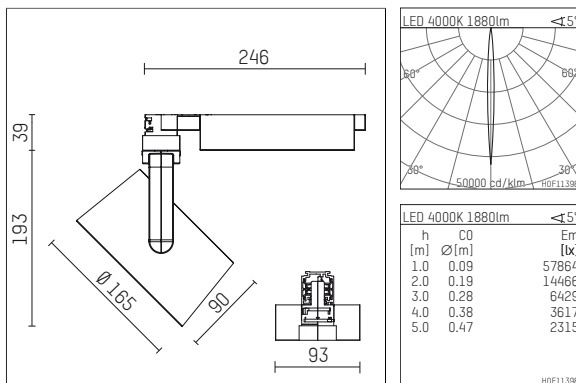

116 541 04 721 D | black

lo.nely 4
spotlight
LED | 35 W 4000 K

- spotlight lo.nely 4
- with 3 circuit DALI adapter
- for Hoffmeister control.x tracks
- circuit selection is possible while adapter is inserted into the track
- passive thermo management
- with LED 2500 lm
- colour temperature: 4000 K
- colour rendering index: CRI >80
- L90 / B10 (50.000h)
- SDCM < 3
- net luminous flux: 1880 lm
- total load: 35 W
- luminous efficacy: 53,7 lm/W
- narrow spot
- beam angle: 5 °
- LED power unit integrated in adapter, electronic (DALI), 220-240 V, 0/50/60 Hz
- dimmable
- dimming range: 100-1 %
- housing of die cast aluminium
- adapter of fibreglass reinforced thermoplastic
- safety glass, clear
- color-, protection- and conversion-filters are available as accessory
- length: 246 mm, width: 93 mm, height: 232 mm
- rotatable 360°, 95° tiltable (can be fixed)
- weight: 2 kg
- protection rating: IP20
- protection class I
- 5 years Hoffmeister warranty
- Made in Germany
- maximum ambient temperature: 35 ° C
- certificates: manufactured according to DIN VDE 0711 / EN 60598, CE
- colour: black
- 116 541 04 721 D

Additional optional accessory components

description accessory general	dimensions in mm	item number	pic.-No.
honeycomb louver für Strahler lo.nely Größe 4		116 578 00 000	01
sculpture lens for spotlights lo.nely size 4	Ø: 146,5	116 571 00 000	02
soft.shape lens for spotlights lo.nely size 4	Ø: 146,5	116 570 00 000	03
soft.spot lens for spotlights lo.nely size 4	Ø: 146,5	116 574 00 000	03
prismatic glass for spotlights lo.nely size 4	Ø: 146,5	116 573 00 000	04
wide flood structured glas for spotlights lo.nely size 4	Ø: 146,5	116 572 00 000	02