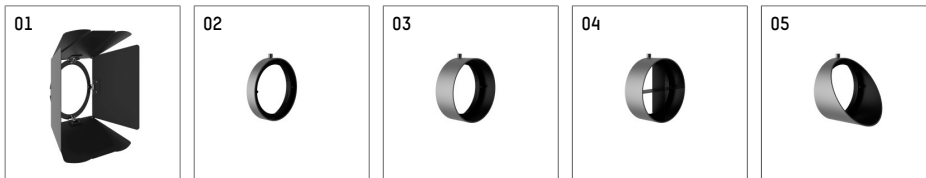

## 116 541 04 906 D | silver

lo.nely 4  
spotlight  
LED | 35 W 4000 K

- spotlight lo.nely 4
- with 3 circuit DALI adapter
- for Hoffmeister control.x tracks
- circuit selection is possible while adapter is inserted into the track
- passive thermo management
- with LED 2500 lm
- colour temperature: 4000 K
- colour rendering index: CRI >80
- L90 / B10 (50.000h)
- SDCM < 3
- net luminous flux: 1880 lm
- total load: 35 W
- luminous efficacy: 53,7 lm/W
- narrow spot
- beam angle: 5 °
- LED power unit integrated in adapter, electronic (DALI), 220-240 V, 0/50/60 Hz
- dimmable
- dimming range: 100-1 %
- housing of die cast aluminium
- adapter of fibreglass reinforced thermoplastic
- safety glass, clear
- color-, protection- and conversion-filters are available as accessory
- length: 246 mm, width: 93 mm, height: 232 mm
- rotatable 360°, 95° tiltable (can be fixed)
- weight: 2 kg
- protection rating: IP20
- protection class I
- 5 years Hoffmeister warranty
- Made in Germany
- maximum ambient temperature: 35 ° C
- certificates: manufactured according to DIN VDE 0711 / EN 60598, CE
- colour: silver
- 116 541 04 906 D

### Optional accessories

description accessory general	dimensions in mm	item number	pic.-No.
antiglare flaps, 8-leaf barn door with connection ring 11656000721 (black) for spotlights lo.nely size 4		116 564 00 721	01
connection ring suitable for attachment of accessories for spotlights lo.nely size 4		116 560 00 906	02
tube screen suitable for attachment of accessories for spotlights lo.nely size 4		116 561 00 906	03
connection tube with cross louver suitable for attachment of accessories for spotlights lo.nely size 4		116 562 00 906	04
visor suitable for attachment of accessories for spotlights lo.nely size 4		116 563 00 906	05