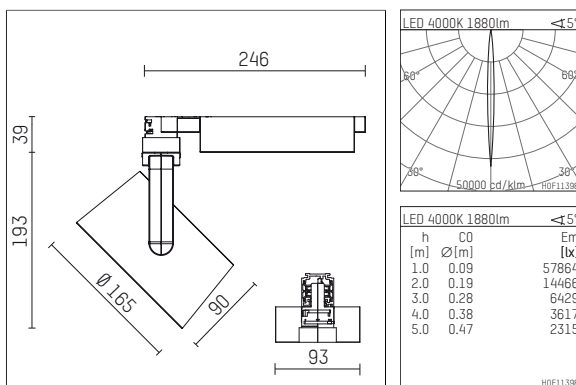

## 116 541 04 906 D | silver

lo.nely 4  
spotlight  
LED | 35 W 4000 K

- spotlight lo.nely 4
- with 3 circuit DALI adapter
- for Hoffmeister control.x tracks
- circuit selection is possible while adapter is inserted into the track
- passive thermo management
- with LED 2500 lm
- colour temperature: 4000 K
- colour rendering index: CRI >80
- L90 / B10 (50.000h)
- SDCM < 3
- net luminous flux: 1880 lm
- total load: 35 W
- luminous efficacy: 53,7 lm/W
- narrow spot
- beam angle: 5 °
- LED power unit integrated in adapter, electronic (DALI), 220-240 V, 0/50/60 Hz
- dimmable
- dimming range: 100-1 %
- housing of die cast aluminium
- adapter of fibreglass reinforced thermoplastic
- safety glass, clear
- color-, protection- and conversion-filters are available as accessory
- length: 246 mm, width: 93 mm, height: 232 mm
- rotatable 360°, 95° tiltable (can be fixed)
- weight: 2 kg
- protection rating: IP20
- protection class I
- 5 years Hoffmeister warranty
- Made in Germany
- maximum ambient temperature: 35 ° C
- certificates: manufactured according to DIN VDE 0711 / EN 60598, CE
- colour: silver
- 116 541 04 906 D

### Additional optional accessory components

description accessory general	dimensions in mm	item number	pic.-No.
honeycomb louver für Strahler lo.nely Größe 4		116 578 00 000	01
sculpture lens for spotlights lo.nely size 4	Ø: 146,5	116 571 00 000	02
soft.shape lens for spotlights lo.nely size 4	Ø: 146,5	116 570 00 000	03
soft.spot lens for spotlights lo.nely size 4	Ø: 146,5	116 574 00 000	03
prismatic glass for spotlights lo.nely size 4	Ø: 146,5	116 573 00 000	04
wide flood structured glas for spotlights lo.nely size 4	Ø: 146,5	116 572 00 000	02