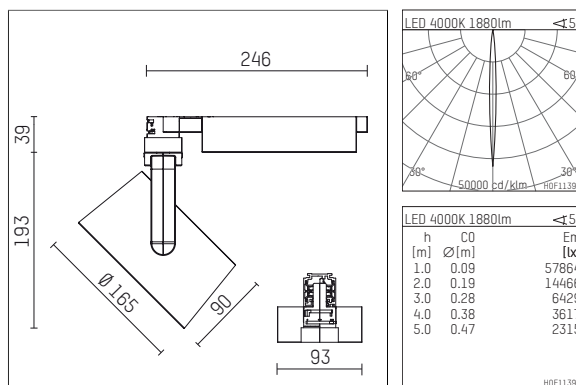

## 116 541 04 910 D | white

lo.nely 4  
spotlight  
LED | 35 W 4000 K

- spotlight lo.nely 4
- with 3 circuit DALI adapter
- for Hoffmeister control.x tracks
- circuit selection is possible while adapter is inserted into the track
- passive thermo management
- with LED 2500 lm
- colour temperature: 4000 K
- colour rendering index: CRI >80
- L90 / B10 (50.000h)
- SDCM < 3
- net luminous flux: 1880 lm
- total load: 35 W
- luminous efficacy: 53,7 lm/W
- narrow spot
- beam angle: 5 °
- LED power unit integrated in adapter, electronic (DALI), 220-240 V, 0/50/60 Hz
- dimmable
- dimming range: 100-1 %
- housing of die cast aluminium
- adapter of fibreglass reinforced thermoplastic
- safety glass, clear
- color-, protection- and conversion-filters are available as accessory
- length: 246 mm, width: 93 mm, height: 232 mm
- rotatable 360°, 95° tiltable (can be fixed)
- weight: 2 kg
- protection rating: IP20
- protection class I
- 5 years Hoffmeister warranty
- Made in Germany
- maximum ambient temperature: 35 ° C
- certificates: manufactured according to DIN VDE 0711 / EN 60598, CE
- colour: white (RAL9016)
- 116 541 04 910 D

### Additional optional accessory components

description accessory general	dimensions in mm	item number	pic.-No.
honeycomb louver für Strahler lo.nely Größe 4		116 578 00 000	01
sculpture lens for spotlights lo.nely size 4	Ø: 146,5	116 571 00 000	02
soft.shape lens for spotlights lo.nely size 4	Ø: 146,5	116 570 00 000	03
soft.spot lens for spotlights lo.nely size 4	Ø: 146,5	116 574 00 000	03
prismatic glass for spotlights lo.nely size 4	Ø: 146,5	116 573 00 000	04
wide flood structured glas for spotlights lo.nely size 4	Ø: 146,5	116 572 00 000	02