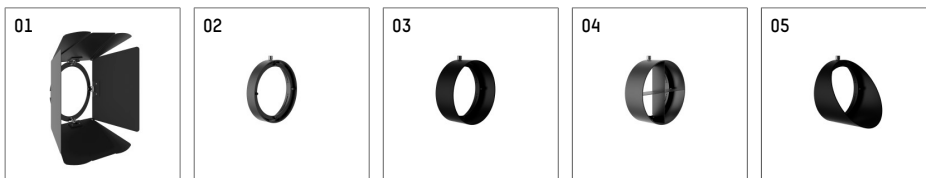

11654112 721-PA | black

lo.nely 4
spotlight
LED | 35 W 2700 K

- spotlight lo.nely 4
- with recessed mounting plate
- for recessed installation into wall or ceiling
- passive thermo management
- with LED 1900 lm
- colour temperature: 2700 K
- colour rendering index: CRI >90
- L90 / B10 (50.000h)
- SDCM < 3
- net luminous flux: 1430 lm
- total load: 35 W
- luminous efficacy: 40,9 lm/W
- narrow spot
- beam angle: 5 °
- with external LED power unit, electronic, 220-240 V, 0/50/60 Hz
- power supply: supply cord with plug connection 2x5x2,5 mm², length: 360 mm
- suitable for through wiring
- housing of die cast aluminium
- safety glass, clear
- ceiling plate of die cast aluminium
- color-, protection- and conversion-filters are available as accessory
- length: 246 mm, width: 93 mm, height: 232 mm
- diameter: 96 mm, recessing diameter: 83 mm
- recessing depth: 103 mm, ceiling thickness: 1-45 mm
- rotatable 360°, 95° tiltable (can be fixed)
- weight: 2,1 kg
- protection rating: IP20
- protection class I
- 5 years Hoffmeister warranty
- Made in Germany
- maximum ambient temperature: 35 °C
- certificates: manufactured according to DIN VDE 0711 / EN 60598, CE
- colour: black
- 11654112 721-PA

Additional optional accessory components

description accessory general	dimensions in mm	item number	pic.-No.
honeycomb louver für Strahler lo.nely Größe 4		116 578 00 000	01
sculpture lens for spotlights lo.nely size 4	Ø: 146,5	116 571 00 000	02
soft.shape lens for spotlights lo.nely size 4	Ø: 146,5	116 570 00 000	03
soft.spot lens for spotlights lo.nely size 4	Ø: 146,5	116 574 00 000	03
prismatic glass for spotlights lo.nely size 4	Ø: 146,5	116 573 00 000	04
wide flood structured glas for spotlights lo.nely size 4	Ø: 146,5	116 572 00 000	02