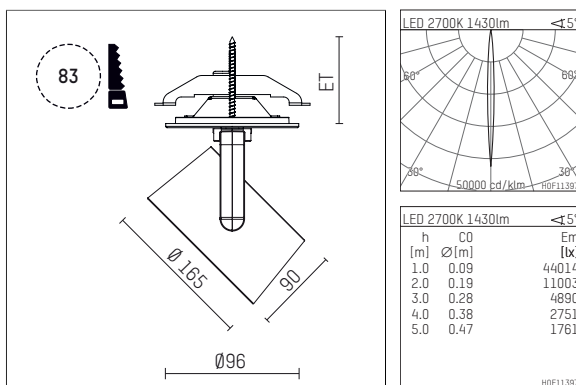

11654112 721-PA | black

lo.nely 4
spotlight
LED | 35 W 2700 K

- spotlight lo.nely 4
- with recessed mounting plate
- for recessed installation into wall or ceiling
- passive thermo management
- with LED 1900 lm
- colour temperature: 2700 K
- colour rendering index: CRI >90
- L90 / B10 (50.000h)
- SDCM < 3
- net luminous flux: 1430 lm
- total load: 35 W
- luminous efficacy: 40,9 lm/W
- narrow spot
- beam angle: 5 °
- with external LED power unit, electronic, 220-240 V, 0/50/60 Hz
- power supply: supply cord with plug connection 2x5x2,5 mm², length: 360 mm
- suitable for through wiring
- housing of die cast aluminium
- safety glass, clear
- ceiling plate of die cast aluminium
- color-, protection- and conversion-filters are available as accessory
- length: 246 mm, width: 93 mm, height: 232 mm
- diameter: 96 mm, recessing diameter: 83 mm
- recessing depth: 103 mm, ceiling thickness: 1-45 mm
- rotatable 360°, 95° tiltable (can be fixed)
- weight: 2,1 kg
- protection rating: IP20
- protection class I
- 5 years Hoffmeister warranty
- Made in Germany
- maximum ambient temperature: 35 °C
- certificates: manufactured according to DIN VDE 0711 / EN 60598, CE
- colour: black
- 11654112 721-PA

Additional optional accessory components

description accessory general	dimensions in mm	item number	pic.-No.
honeycomb louver für Strahler lo.nely Größe 4		116 578 00 000	01
sculpture lens for spotlights lo.nely size 4	Ø: 146,5	116 571 00 000	02
soft.shape lens for spotlights lo.nely size 4	Ø: 146,5	116 570 00 000	03
soft.spot lens for spotlights lo.nely size 4	Ø: 146,5	116 574 00 000	03
prismatic glass for spotlights lo.nely size 4	Ø: 146,5	116 573 00 000	04
wide flood structured glas for spotlights lo.nely size 4	Ø: 146,5	116 572 00 000	02