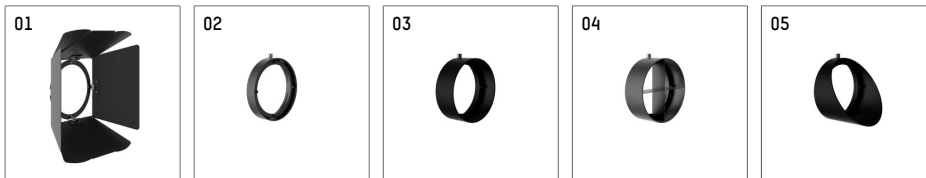

116 541 12 721 | black

lo.nely 4
spotlight
LED | 35 W 2700 K

- spotlight lo.nely 4
- with 3 circuit universal adapter
- for Hoffmeister control.x tracks
- circuit selection is possible while adapter is inserted into the track
- passive thermo management
- with LED 1900 lm
- colour temperature: 2700 K
- colour rendering index: CRI >90
- L90 / B10 (50.000h)
- SDCM < 3
- net luminous flux: 1430 lm
- total load: 35 W
- luminous efficacy: 40,9 lm/W
- narrow spot
- beam angle: 5 °
- LED power unit integrated in adapter, electronic (POTI), 220-240 V, 0/50/60 Hz
- amplitude dimming
- adapter with integrated potentiometer
- dimming range: 100-1 %
- housing of die cast aluminium
- adapter of fibreglass reinforced thermoplastic
- safety glass, clear
- color-, protection- and conversion-filters are available as accessory
- length: 246 mm, width: 93 mm, height: 232 mm
- rotatable 360°, 95° tilttable (can be fixed)
- weight: 2 kg
- protection rating: IP20
- protection class I
- 5 years Hoffmeister warranty
- Made in Germany
- maximum ambient temperature: 35 ° C
- certificates: manufactured according to DIN VDE 0711 / EN 60598, CE
- colour: black
- 116 541 12 721

- Overview of accessories on the following page / s

116 541 12 721
accessory

Optional accessories

description accessory general	dimensions in mm	item number	pic.-No.
antiglare flaps, 8-leaf barn door with connection ring 11656000721 (black) for spotlights lo.nely size 4		116 564 00 721	01
connection ring suitable for attachment of accessories for spotlights lo.nely size 4		116 560 00 721	02
tube screen suitable for attachment of accessories for spotlights lo.nely size 4		116 561 00 721	03
connection tube with cross louver suitable for attachment of accessories for spotlights lo.nely size 4		116 562 00 721	04
visor suitable for attachment of accessories for spotlights lo.nely size 4		116 563 00 721	05