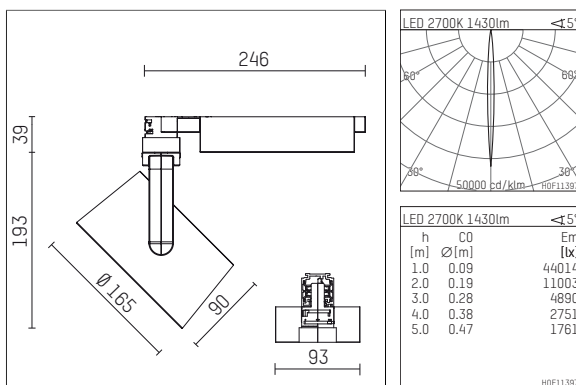

116 541 12 721 | black

lo.nely 4
spotlight
LED | 35 W 2700 K

- spotlight lo.nely 4
- with 3 circuit universal adapter
- for Hoffmeister control.x tracks
- circuit selection is possible while adapter is inserted into the track
- passive thermo management
- with LED 1900 lm
- colour temperature: 2700 K
- colour rendering index: CRI >90
- L90 / B10 (50.000h)
- SDCM < 3
- net luminous flux: 1430 lm
- total load: 35 W
- luminous efficacy: 40,9 lm/W
- narrow spot
- beam angle: 5 °
- LED power unit integrated in adapter, electronic (POTI), 220-240 V, 0/50/60 Hz
- amplitude dimming
- adapter with integrated potentiometer
- dimming range: 100-1 %
- housing of die cast aluminium
- adapter of fibreglass reinforced thermoplastic
- safety glass, clear
- color-, protection- and conversion-filters are available as accessory
- length: 246 mm, width: 93 mm, height: 232 mm
- rotatable 360°, 95° tilttable (can be fixed)
- weight: 2 kg
- protection rating: IP20
- protection class I
- 5 years Hoffmeister warranty
- Made in Germany
- maximum ambient temperature: 35 ° C
- certificates: manufactured according to DIN VDE 0711 / EN 60598, CE
- colour: black
- 116 541 12 721

Additional optional accessory components

description accessory general	dimensions in mm	item number	pic.-No.
honeycomb louver für Strahler lo.nely Größe 4		116 578 00 000	01
sculpture lens for spotlights lo.nely size 4	Ø: 146,5	116 571 00 000	02
soft.shape lens for spotlights lo.nely size 4	Ø: 146,5	116 570 00 000	03
soft.spot lens for spotlights lo.nely size 4	Ø: 146,5	116 574 00 000	03
prismatic glass for spotlights lo.nely size 4	Ø: 146,5	116 573 00 000	04
wide flood structured glas for spotlights lo.nely size 4	Ø: 146,5	116 572 00 000	02