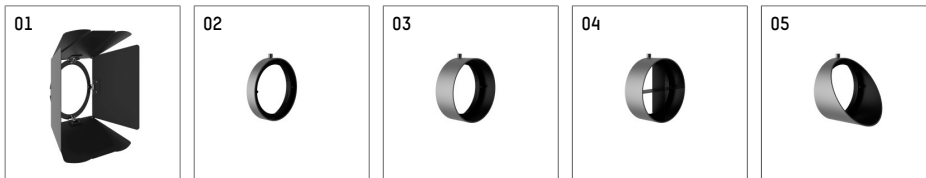

## 11654112 906-PA | silver

lo.nely 4  
spotlight  
LED | 35 W 2700 K

- spotlight lo.nely 4
- with recessed mounting plate
- for recessed installation into wall or ceiling
- passive thermo management
- with LED 1900 lm
- colour temperature: 2700 K
- colour rendering index: CRI >90
- L90 / B10 (50.000h)
- SDCM < 3
- net luminous flux: 1430 lm
- total load: 35 W
- luminous efficacy: 40,9 lm/W
- narrow spot
- beam angle: 5 °
- with external LED power unit, electronic, 220-240 V, 0/50/60 Hz
- power supply: supply cord with plug connection 2x5x2,5 mm², length: 360 mm
- suitable for through wiring
- housing of die cast aluminium
- safety glass, clear
- ceiling plate of die cast aluminium
- color-, protection- and conversion-filters are available as accessory
- length: 246 mm, width: 93 mm, height: 232 mm
- diameter: 96 mm, recessing diameter: 83 mm
- recessing depth: 103 mm, ceiling thickness: 1-45 mm
- rotatable 360°, 95° tiltable (can be fixed)
- weight: 2,1 kg
- protection rating: IP20
- protection class I
- 5 years Hoffmeister warranty
- Made in Germany
- maximum ambient temperature: 35 °C
- certificates: manufactured according to DIN VDE 0711 / EN 60598, CE
- colour: silver
- 11654112 906-PA

### Optional accessories

description accessory general	dimensions in mm	item number	pic.-No.
antiglare flaps, 8-leaf barn door with connection ring 11656000721 (black) for spotlights lo.nely size 4		116 564 00 721	01
connection ring suitable for attachment of accessories for spotlights lo.nely size 4		116 560 00 906	02
tube screen suitable for attachment of accessories for spotlights lo.nely size 4		116 561 00 906	03
connection tube with cross louver suitable for attachment of accessories for spotlights lo.nely size 4		116 562 00 906	04
visor suitable for attachment of accessories for spotlights lo.nely size 4		116 563 00 906	05