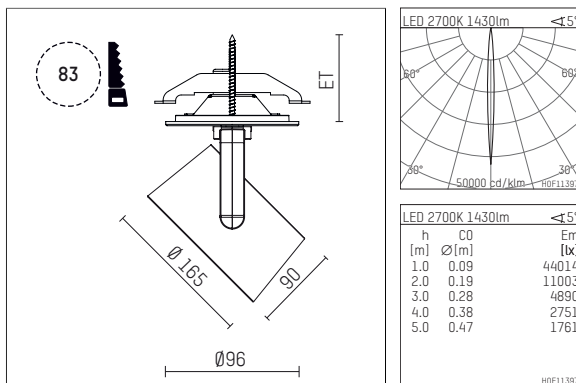

## 11654112 906-PA | silver

lo.nely 4  
spotlight  
LED | 35 W 2700 K

- spotlight lo.nely 4
- with recessed mounting plate
- for recessed installation into wall or ceiling
- passive thermo management
- with LED 1900 lm
- colour temperature: 2700 K
- colour rendering index: CRI >90
- L90 / B10 (50.000h)
- SDCM < 3
- net luminous flux: 1430 lm
- total load: 35 W
- luminous efficacy: 40,9 lm/W
- narrow spot
- beam angle: 5 °
- with external LED power unit, electronic, 220-240 V, 0/50/60 Hz
- power supply: supply cord with plug connection 2x5x2,5 mm², length: 360 mm
- suitable for through wiring
- housing of die cast aluminium
- safety glass, clear
- ceiling plate of die cast aluminium
- color-, protection- and conversion-filters are available as accessory
- length: 246 mm, width: 93 mm, height: 232 mm
- diameter: 96 mm, recessing diameter: 83 mm
- recessing depth: 103 mm, ceiling thickness: 1-45 mm
- rotatable 360°, 95° tiltable (can be fixed)
- weight: 2,1 kg
- protection rating: IP20
- protection class I
- 5 years Hoffmeister warranty
- Made in Germany
- maximum ambient temperature: 35 °C
- certificates: manufactured according to DIN VDE 0711 / EN 60598, CE
- colour: silver
- 11654112 906-PA

### Additional optional accessory components

description accessory general	dimensions in mm	item number	pic.-No.
honeycomb louver für Strahler lo.nely Größe 4		116 578 00 000	01
sculpture lens for spotlights lo.nely size 4	Ø: 146,5	116 571 00 000	02
soft.shape lens for spotlights lo.nely size 4	Ø: 146,5	116 570 00 000	03
soft.spot lens for spotlights lo.nely size 4	Ø: 146,5	116 574 00 000	03
prismatic glass for spotlights lo.nely size 4	Ø: 146,5	116 573 00 000	04
wide flood structured glas for spotlights lo.nely size 4	Ø: 146,5	116 572 00 000	02