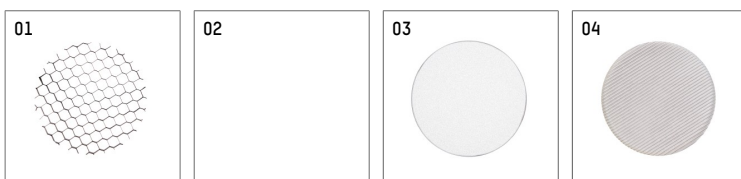

11654112 910-PA | white

lo.nely 4
spotlight
LED | 35 W 2700 K

- spotlight lo.nely 4
- with recessed mounting plate
- for recessed installation into wall or ceiling
- passive thermo management
- with LED 1900 lm
- colour temperature: 2700 K
- colour rendering index: CRI >90
- L90 / B10 (50.000h)
- SDCM < 3
- net luminous flux: 1430 lm
- total load: 35 W
- luminous efficacy: 40,9 lm/W
- narrow spot
- beam angle: 5 °
- with external LED power unit, electronic, 220-240 V, 0/50/60 Hz
- power supply: supply cord with plug connection 2x5x2,5 mm², length: 360 mm
- suitable for through wiring
- housing of die cast aluminium
- safety glass, clear
- ceiling plate of die cast aluminium
- color-, protection- and conversion-filters are available as accessory
- length: 246 mm, width: 93 mm, height: 232 mm
- diameter: 96 mm, recessing diameter: 83 mm
- recessing depth: 103 mm, ceiling thickness: 1-45 mm
- rotatable 360°, 95° tiltable (can be fixed)
- weight: 2,1 kg
- protection rating: IP20
- protection class I
- 5 years Hoffmeister warranty
- Made in Germany
- maximum ambient temperature: 35 ° C
- certificates: manufactured according to DIN VDE 0711 / EN 60598, CE
- colour: white (RAL9016)
- 11654112 910-PA

Additional optional accessory components

description accessory general	dimensions in mm	item number	pic.-No.
honeycomb louver für Strahler lo.nely Größe 4		116 578 00 000	01
sculpture lens for spotlights lo.nely size 4	Ø: 146,5	116 571 00 000	02
soft.shape lens for spotlights lo.nely size 4	Ø: 146,5	116 570 00 000	03
soft.spot lens for spotlights lo.nely size 4	Ø: 146,5	116 574 00 000	03
prismatic glass for spotlights lo.nely size 4	Ø: 146,5	116 573 00 000	04
wide flood structured glas for spotlights lo.nely size 4	Ø: 146,5	116 572 00 000	02