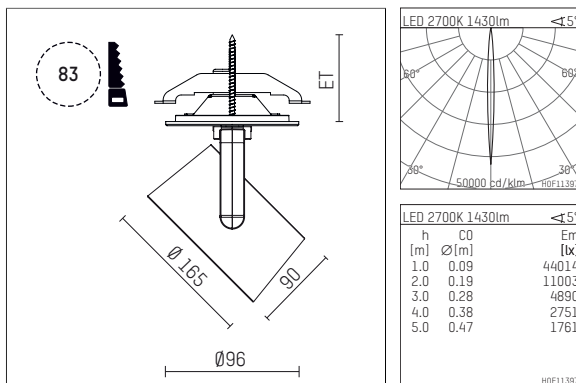

11654112 910-PA | white

lo.nely 4
spotlight
LED | 35 W 2700 K

- spotlight lo.nely 4
- with recessed mounting plate
- for recessed installation into wall or ceiling
- passive thermo management
- with LED 1900 lm
- colour temperature: 2700 K
- colour rendering index: CRI >90
- L90 / B10 (50.000h)
- SDCM < 3
- net luminous flux: 1430 lm
- total load: 35 W
- luminous efficacy: 40,9 lm/W
- narrow spot
- beam angle: 5 °
- with external LED power unit, electronic, 220-240 V, 0/50/60 Hz
- power supply: supply cord with plug connection 2x5x2,5 mm², length: 360 mm
- suitable for through wiring
- housing of die cast aluminium
- safety glass, clear
- ceiling plate of die cast aluminium
- color-, protection- and conversion-filters are available as accessory
- length: 246 mm, width: 93 mm, height: 232 mm
- diameter: 96 mm, recessing diameter: 83 mm
- recessing depth: 103 mm, ceiling thickness: 1-45 mm
- rotatable 360°, 95° tiltable (can be fixed)
- weight: 2,1 kg
- protection rating: IP20
- protection class I
- 5 years Hoffmeister warranty
- Made in Germany
- maximum ambient temperature: 35 ° C
- certificates: manufactured according to DIN VDE 0711 / EN 60598, CE
- colour: white (RAL9016)
- 11654112 910-PA

Additional optional accessory components

description accessory general	dimensions in mm	item number	pic.-No.
honeycomb louver für Strahler lo.nely Größe 4		116 578 00 000	01
sculpture lens for spotlights lo.nely size 4	Ø: 146,5	116 571 00 000	02
soft.shape lens for spotlights lo.nely size 4	Ø: 146,5	116 570 00 000	03
soft.spot lens for spotlights lo.nely size 4	Ø: 146,5	116 574 00 000	03
prismatic glass for spotlights lo.nely size 4	Ø: 146,5	116 573 00 000	04
wide flood structured glas for spotlights lo.nely size 4	Ø: 146,5	116 572 00 000	02