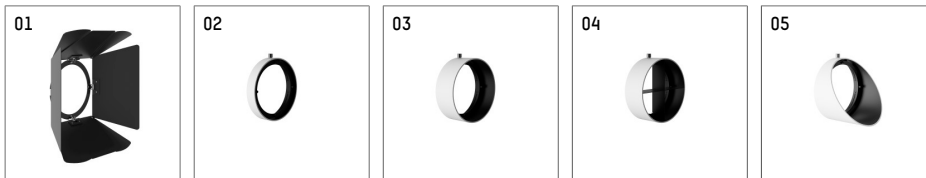

11654112 910-PA | white

lo.nely 4
spotlight
LED | 35 W 2700 K

- spotlight lo.nely 4
- with recessed mounting plate
- for recessed installation into wall or ceiling
- passive thermo management
- with LED 1900 lm
- colour temperature: 2700 K
- colour rendering index: CRI >90
- L90 / B10 (50.000h)
- SDCM < 3
- net luminous flux: 1430 lm
- total load: 35 W
- luminous efficacy: 40,9 lm/W
- narrow spot
- beam angle: 5 °
- with external LED power unit, electronic, 220-240 V, 0/50/60 Hz
- power supply: supply cord with plug connection 2x5x2,5 mm², length: 360 mm
- suitable for through wiring
- housing of die cast aluminium
- safety glass, clear
- ceiling plate of die cast aluminium
- color-, protection- and conversion-filters are available as accessory
- length: 246 mm, width: 93 mm, height: 232 mm
- diameter: 96 mm, recessing diameter: 83 mm
- recessing depth: 103 mm, ceiling thickness: 1-45 mm
- rotatable 360°, 95° tiltable (can be fixed)
- weight: 2,1 kg
- protection rating: IP20
- protection class I
- 5 years Hoffmeister warranty
- Made in Germany
- maximum ambient temperature: 35 ° C
- certificates: manufactured according to DIN VDE 0711 / EN 60598, CE
- colour: white (RAL9016)
- 11654112 910-PA

- Overview of accessories on the following page / s

11654112 910-PA
accessory

Optional accessories

description accessory general	dimensions in mm	item number	pic.-No.
antiglare flaps, 8-leaf barn door with connection ring 11656000721 (black) for spotlights lo.nely size 4		116 564 00 721	01
connection ring suitable for attachment of accessories for spotlights lo.nely size 4		116 560 00 910	02
tube screen suitable for attachment of accessories for spotlights lo.nely size 4		116 561 00 910	03
connection tube with cross louver suitable for attachment of accessories for spotlights lo.nely size 4		116 562 00 910	04
visor suitable for attachment of accessories for spotlights lo.nely size 4		116 563 00 910	05