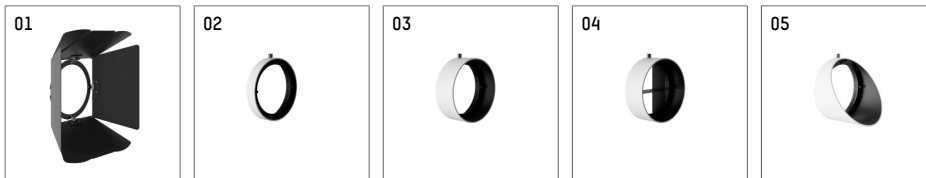

116 541 12 910 | white

lo.nely 4
spotlight
LED | 35 W 2700 K

- spotlight lo.nely 4
- with 3 circuit universal adapter
- for Hoffmeister control.x tracks
- circuit selection is possible while adapter is inserted into the track
- passive thermo management
- with LED 1900 lm
- colour temperature: 2700 K
- colour rendering index: CRI >90
- L90 / B10 (50.000h)
- SDCM < 3
- net luminous flux: 1430 lm
- total load: 35 W
- luminous efficacy: 40,9 lm/W
- narrow spot
- beam angle: 5 °
- LED power unit integrated in adapter, electronic (POTI), 220-240 V, 0/50/60 Hz
- amplitude dimming
- adapter with integrated potentiometer
- dimming range: 100-1 %
- housing of die cast aluminium
- adapter of fibreglass reinforced thermoplastic
- safety glass, clear
- color-, protection- and conversion-filters are available as accessory
- length: 246 mm, width: 93 mm, height: 232 mm
- rotatable 360°, 95° tilttable (can be fixed)
- weight: 2 kg
- protection rating: IP20
- protection class I
- 5 years Hoffmeister warranty
- Made in Germany
- maximum ambient temperature: 35 ° C
- certificates: manufactured according to DIN VDE 0711 / EN 60598, CE
- colour: white (RAL9016)
- 116 541 12 910

- Overview of accessories on the following page / s

116 541 12 910
accessory

Optional accessories

| description accessory general | dimensions in mm | item number | pic.-No. |
|--|------------------|----------------|----------|
| antiglare flaps, 8-leaf barn door with connection ring 11656000721 (black) for spotlights lo.nely size 4 | | 116 564 00 721 | 01 |
| connection ring suitable for attachment of accessories for spotlights lo.nely size 4 | | 116 560 00 910 | 02 |
| tube screen suitable for attachment of accessories for spotlights lo.nely size 4 | | 116 561 00 910 | 03 |
| connection tube with cross louver suitable for attachment of accessories for spotlights lo.nely size 4 | | 116 562 00 910 | 04 |
| visor suitable for attachment of accessories for spotlights lo.nely size 4 | | 116 563 00 910 | 05 |