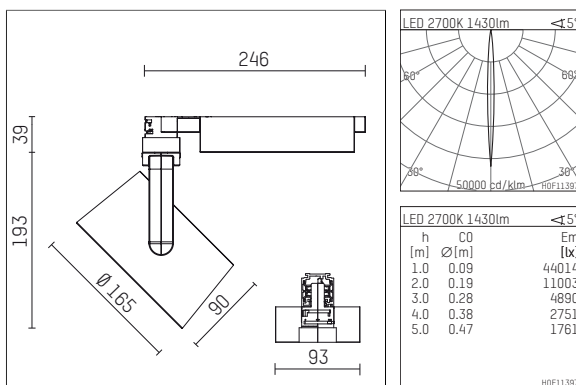

116 541 12 910 | white

lo.nely 4
spotlight
LED | 35 W 2700 K

- spotlight lo.nely 4
- with 3 circuit universal adapter
- for Hoffmeister control.x tracks
- circuit selection is possible while adapter is inserted into the track
- passive thermo management
- with LED 1900 lm
- colour temperature: 2700 K
- colour rendering index: CRI >90
- L90 / B10 (50.000h)
- SDCM < 3
- net luminous flux: 1430 lm
- total load: 35 W
- luminous efficacy: 40,9 lm/W
- narrow spot
- beam angle: 5 °
- LED power unit integrated in adapter, electronic (POTI), 220-240 V, 0/50/60 Hz
- amplitude dimming
- adapter with integrated potentiometer
- dimming range: 100-1 %
- housing of die cast aluminium
- adapter of fibreglass reinforced thermoplastic
- safety glass, clear
- color-, protection- and conversion-filters are available as accessory
- length: 246 mm, width: 93 mm, height: 232 mm
- rotatable 360°, 95° tilttable (can be fixed)
- weight: 2 kg
- protection rating: IP20
- protection class I
- 5 years Hoffmeister warranty
- Made in Germany
- maximum ambient temperature: 35 ° C
- certificates: manufactured according to DIN VDE 0711 / EN 60598, CE
- colour: white (RAL9016)
- 116 541 12 910

Additional optional accessory components

| description accessory general | dimensions in mm | item number | pic.-No. |
|---|------------------|----------------|----------|
| honeycomb louver für Strahler lo.nely Größe 4 | | 116 578 00 000 | 01 |
| sculpture lens for spotlights lo.nely size 4 | Ø: 146,5 | 116 571 00 000 | 02 |
| soft.shape lens for spotlights lo.nely size 4 | Ø: 146,5 | 116 570 00 000 | 03 |
| soft.spot lens for spotlights lo.nely size 4 | Ø: 146,5 | 116 574 00 000 | 03 |
| prismatic glass for spotlights lo.nely size 4 | Ø: 146,5 | 116 573 00 000 | 04 |
| wide flood structured glas for spotlights lo.nely size 4 | Ø: 146,5 | 116 572 00 000 | 02 |