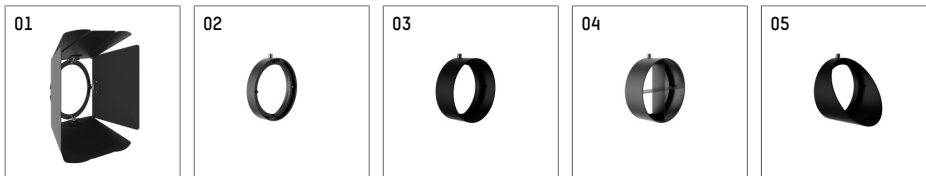

11654113 721-PA | black

lo.nely 4
spotlight
LED | 35 W 3000 K

- spotlight lo.nely 4
- with recessed mounting plate
- for recessed installation into wall or ceiling
- passive thermo management
- with LED 2500 lm
- colour temperature: 3000 K
- colour rendering index: CRI >90
- L90 / B10 (50.000h)
- SDCM < 2
- net luminous flux: 1880 lm
- total load: 35 W
- luminous efficacy: 53,7 lm/W
- narrow spot
- beam angle: 5 °
- with external LED power unit, electronic, 220-240 V, 0/50/60 Hz
- power supply: supply cord with plug connection 2x5x2,5 mm², length: 360 mm
- suitable for through wiring
- housing of die cast aluminium
- safety glass, clear
- ceiling plate of die cast aluminium
- color-, protection- and conversion-filters are available as accessory
- length: 246 mm, width: 93 mm, height: 232 mm
- diameter: 96 mm, recessing diameter: 83 mm
- recessing depth: 103 mm, ceiling thickness: 1-45 mm
- rotatable 360°, 95° tilttable (can be fixed)
- weight: 2,1 kg
- protection rating: IP20
- protection class I
- 5 years Hoffmeister warranty
- Made in Germany
- maximum ambient temperature: 35 °C
- certificates: manufactured according to DIN VDE 0711 / EN 60598, CE
- colour: black
- 11654113 721-PA

Additional optional accessory components

description accessory general	dimensions in mm	item number	pic.-No.
honeycomb louver für Strahler lo.nely Größe 4		116 578 00 000	01
sculpture lens for spotlights lo.nely size 4	Ø: 146,5	116 571 00 000	02
soft.shape lens for spotlights lo.nely size 4	Ø: 146,5	116 570 00 000	03
soft.spot lens for spotlights lo.nely size 4	Ø: 146,5	116 574 00 000	03
prismatic glass for spotlights lo.nely size 4	Ø: 146,5	116 573 00 000	04
wide flood structured glas for spotlights lo.nely size 4	Ø: 146,5	116 572 00 000	02