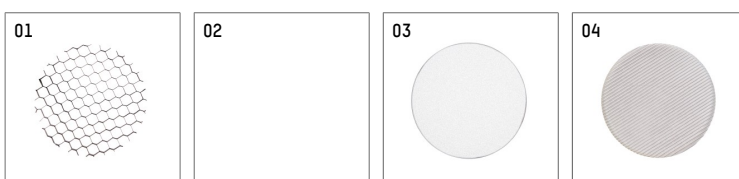

11654113 721-PA | black

lo.nely 4
spotlight
LED | 35 W 3000 K

- spotlight lo.nely 4
- with recessed mounting plate
- for recessed installation into wall or ceiling
- passive thermo management
- with LED 2500 lm
- colour temperature: 3000 K
- colour rendering index: CRI >90
- L90 / B10 (50.000h)
- SDCM < 2
- net luminous flux: 1880 lm
- total load: 35 W
- luminous efficacy: 53,7 lm/W
- narrow spot
- beam angle: 5 °
- with external LED power unit, electronic, 220-240 V, 0/50/60 Hz
- power supply: supply cord with plug connection 2x5x2,5 mm², length: 360 mm
- suitable for through wiring
- housing of die cast aluminium
- safety glass, clear
- ceiling plate of die cast aluminium
- color-, protection- and conversion-filters are available as accessory
- length: 246 mm, width: 93 mm, height: 232 mm
- diameter: 96 mm, recessing diameter: 83 mm
- recessing depth: 103 mm, ceiling thickness: 1-45 mm
- rotatable 360°, 95° tilttable (can be fixed)
- weight: 2,1 kg
- protection rating: IP20
- protection class I
- 5 years Hoffmeister warranty
- Made in Germany
- maximum ambient temperature: 35 °C
- certificates: manufactured according to DIN VDE 0711 / EN 60598, CE
- colour: black
- 11654113 721-PA

Additional optional accessory components

description accessory general	dimensions in mm	item number	pic.-No.
honeycomb louver für Strahler lo.nely Größe 4		116 578 00 000	01
sculpture lens for spotlights lo.nely size 4	Ø: 146,5	116 571 00 000	02
soft.shape lens for spotlights lo.nely size 4	Ø: 146,5	116 570 00 000	03
soft.spot lens for spotlights lo.nely size 4	Ø: 146,5	116 574 00 000	03
prismatic glass for spotlights lo.nely size 4	Ø: 146,5	116 573 00 000	04
wide flood structured glas for spotlights lo.nely size 4	Ø: 146,5	116 572 00 000	02