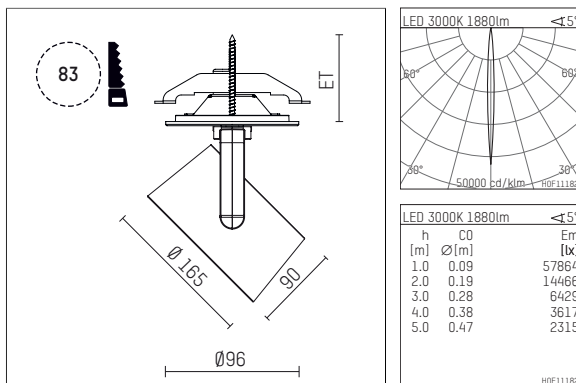

11654113 721-PA | black

lo.nely 4
spotlight
LED | 35 W 3000 K

- spotlight lo.nely 4
- with recessed mounting plate
- for recessed installation into wall or ceiling
- passive thermo management
- with LED 2500 lm
- colour temperature: 3000 K
- colour rendering index: CRI >90
- L90 / B10 (50.000h)
- SDCM < 2
- net luminous flux: 1880 lm
- total load: 35 W
- luminous efficacy: 53,7 lm/W
- narrow spot
- beam angle: 5 °
- with external LED power unit, electronic, 220-240 V, 0/50/60 Hz
- power supply: supply cord with plug connection 2x5x2,5 mm², length: 360 mm
- suitable for through wiring
- housing of die cast aluminium
- safety glass, clear
- ceiling plate of die cast aluminium
- color-, protection- and conversion-filters are available as accessory
- length: 246 mm, width: 93 mm, height: 232 mm
- diameter: 96 mm, recessing diameter: 83 mm
- recessing depth: 103 mm, ceiling thickness: 1-45 mm
- rotatable 360°, 95° tilttable (can be fixed)
- weight: 2,1 kg
- protection rating: IP20
- protection class I
- 5 years Hoffmeister warranty
- Made in Germany
- maximum ambient temperature: 35 °C
- certificates: manufactured according to DIN VDE 0711 / EN 60598, CE
- colour: black
- 11654113 721-PA

Additional optional accessory components

description accessory general	dimensions in mm	item number	pic.-No.
honeycomb louver für Strahler lo.nely Größe 4		116 578 00 000	01
sculpture lens for spotlights lo.nely size 4	Ø: 146,5	116 571 00 000	02
soft.shape lens for spotlights lo.nely size 4	Ø: 146,5	116 570 00 000	03
soft.spot lens for spotlights lo.nely size 4	Ø: 146,5	116 574 00 000	03
prismatic glass for spotlights lo.nely size 4	Ø: 146,5	116 573 00 000	04
wide flood structured glas for spotlights lo.nely size 4	Ø: 146,5	116 572 00 000	02